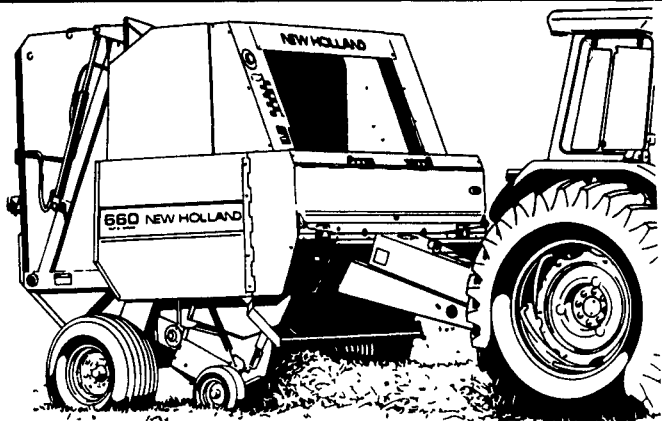

One standard of quality #1 in the field

Disc Mower-Conditioner

The New Holland Model 411 Discbine® disc mower-conditioner handles the toughest conditions without plugging.

Tedder-Model 163

You can beat the weather... and save time and money. The New Holland Model 163 tedder is nearly 18' wide, so you can ted faster and bale sooner.

Square Balers - Model 565

The "565" New Holland square baler from Ford New Holland... redesigned to meet your capacity and quality requirements.

Round Baler — Model 660

The New Holland Model 660 Roll-Belt™ round baler delivers high capacity and excellent reliability. That results in a measurable difference in hay production and bale quality. A difference you can see in every bale.