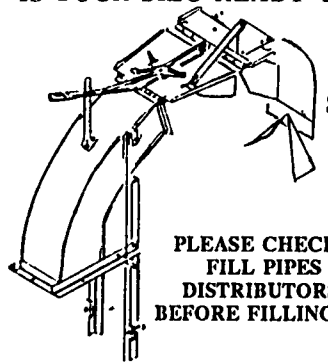

MFG. By

and...

TMR MIXERS

You Need The Most Return From Your Hard Earned Dollar...

Trust In Farmer Mixers!
EXTRA DISCOUNTS

ZIMMERMAN'S FARM SERVICE
Bethel, Pa.
717-833-4114

ATTENTION FARMERS
Strengthen And Reseal Your Silo
With Shotcrete

STRONGER AND WILL OUT LAST PLASTER

IS YOUR SILO READY TO BE FILLED WITH GRASS SILAGE?

PLEASE CHECK YOUR FILL PIPES AND DISTRIBUTORS NOW BEFORE FILLING SEASON

S&S Silo Service prepares the silo surface by using a 3,000 lb. pressure washer, thus making the silo moist, making a much better surface to bond shotcrete. After shotcreting, S&S always takes away any roughness by applying a steel trowel finish.