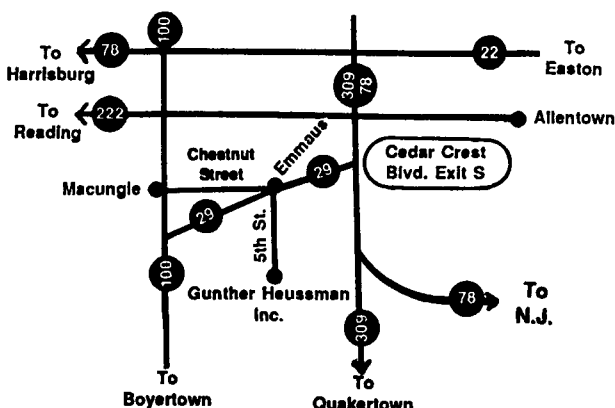

WE ARE CASH BUYERS FOR CLEAN, LATE MODEL FARM EQUIPMENT