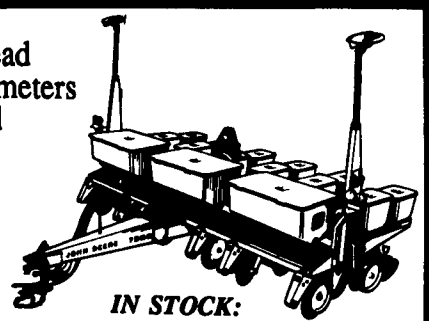

IN STOCK:

- (3) JD 7200 4 Row Conservation Planters
  - (3) JD 7200 6 Row Conservation Planters
2. Ask About Our "Unique" Rental Purchase Plan!

The cost-effective way to eliminate weeds in your heavy residue

Your answer to low-cost weed control in reduced tillage fields is the 875 Minimum-Till Cultivator. Hardy construction and high clearance make this machine perfect for rough minimum-tillage environments.

IN STOCK:

- JD 875 4 Row Cultivator
- JD 875 6 Row Cultivator

875 Minimum-Till Cultivator