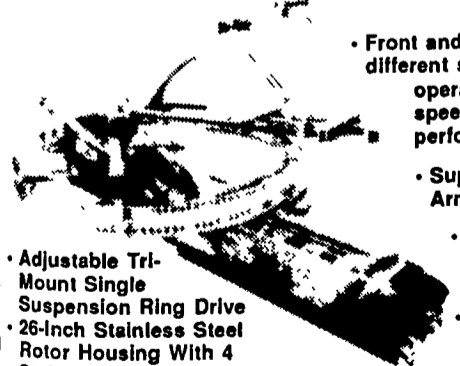

Silo-Matic's GEMINI R/D Silo Unloader