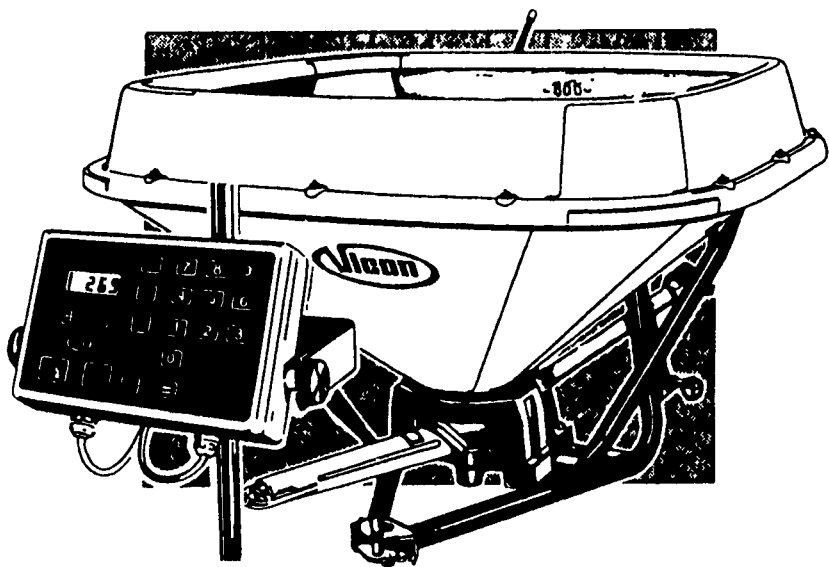

White 510 4-row no-till corn planter, dry fertilizer, insecticide boxes, good condition, ready for field, Cumberland Co. 717-249-8403.

125 Gallon RT Crane $5500.00; 6000# AC For-Lift dual wheels $5000; 8000# rough terrain for lift $3750 00; Unit 202 Hyd Excau. $6000.00; 3.5' Cond. on wheels $650 (410) 378-2785. Cecil Co., Md.

5,000 gallon water tank, good cond. $1200.00 o.b.o. Can be hauled with winch on straight job. Tank measures 8'x14' long. Levi I Huyard, 534 S Kinzer Ave., New Holland, PA 17557.

32' Mayrath hay & grain elevator with 1 hp motor $500; 30' hub hay & grain elevator w/1 hp motor, $1000. Mifflin Co. (717) 483-6759.

Propane Tank 500 gal Delivery available, $500 o.b.o. Burl. N.J. 609-893-4431.

Wooden boxes 3'x3'x4' approx 28 bushel capacity good shape stored inside three dollars a piece o b o. 717-949-2107, Leb. Co.

Old Pump Organ $40 00; 2 trailer hitches 10,000 lb MTGW New Tire on Rim $30.00. Somerset County, Bedminster, N.J. 908-234-2397 after 5 p.m.

Badger Silo unloader nearly new Auger 14 foot $100 00; also TriPod to 18 feet. Wayne County. 717-253-2063

1983 Yamaha 340 Excel Snowmobile, good condition, runs good, $1,000.00. Berks co (215) 926-1857

Wood stove, Bi-fold doors, Fluorescent lights; trailer, satellite dish, all used but good condition, call for more info. (215) 445-5399 Berks Co

Super Flow Seeder Spreaders. First by choice.

Vicon seeder spreaders lead the field. They've been the farmers first choice for years.

And now the new SuperFlow range puts new technology to work to give you even more accuracy, more versatility, more reliability and a wider range of capacities.

Add the new Varimeter, Vicon's electronic application rate control system, to increase yields and save costs. Available on all models.

See Your Nearest Vicon Dealer For More Information On The World's Most Accurate Fertilizer Spreader!

Pennsylvania

ALLIS HOLLOW EQUIPMENT
RD 1, Rt. 467, Rome, PA 18837
717-247-2601

BANGOR IMPLEMENT
6 Filckville Rd., Bangor, PA 18013
215-588-5924

DUNKLE & GRIEB INC.
RD #2 Box 14
Centre Hall, PA 16828
814-364-9109

ECKROTH BROS. FARM EQUIP.
RD #2 Box 24 A
New Ringgold, PA 17960
717-943-2131

ERB & HENRY EQUIPMENT
2226 Henry Avenue, Rt. 100
New Berlinville, PA 19545
215-367-2169

HUTTON FARM EQUIPMENT
RD 2 Box 183
Mahaffey, PA 15757
814-277-6647

LINCOLN SUPPLY & EQUIP. CO.
RD 2 Box 217A
Somerset, PA 15501
814-443-1691

TED MONTROSS FARM MACHINERY
RD 3 (Centermoreland)
Dallas, PA 18612
717-333-4147

O.C. RICE, INC.
P.O. Box 702, 104 N Main St.
Biglerville, PA 17307
717-877-8135

STANLEY'S FARM SERVICE
Box 46, RD 1 Rt. 125
Klingerstown, PA 17941
717-648-2088

STOUFFER BROS.
Rt. 30 1066 Lincoln West
Chambersburg, PA 17201
717-263-8424

SUMMIT SYSTEMS, INC.
Route 1
Breezewood, PA 15533
814-735-3293 or 800-242-3240

TRIPLE H FARM EQUIPMENT
2368 Robert Fulton Hwy.
Peach Bottom, PA 17563
717-548-3775

MM WEAVER & SONS, INC.
169 N. Groffdale Rd.
Rt. 23, Leola, PA 17548
717-656-2321

Maryland

HUGH C. GARDINER, INC.
Route 301, P.O. Box 127
Faulkner, MD 20632
301-934-2841

New Jersey

REED BROS. EQUIPMENT
13 Petticoat Bridge Rd.
Columbus, NJ 08022
609-267-3363

RODIO TRACTOR SALES, INC.
RD 2, N. White Horse Pike
Hammonton, NJ 08037
609-561-0141

SCHAPER BROTHERS, INC.
Lands Ave., Box 270
Bridgeton, NJ 08302
609-455-1640

CUSHION Hitches

- ★ EZ Hookup Receiver Hitch
- ★ Will Accommodate 340-740 Cushion Or 2" Ball Mt.
- ★ Many Other Models
- ★ Cushioned Bumpers
- ★ Receiver Hitches
- ★ Ship UPS Daily
- ★ Free Catalog

1 (800) 932-8373

Weaver Distributing
RD #2 Box 470
Fredericksburg, PA 17028

Distributed By

CUMMINGS & BRICKER INC.