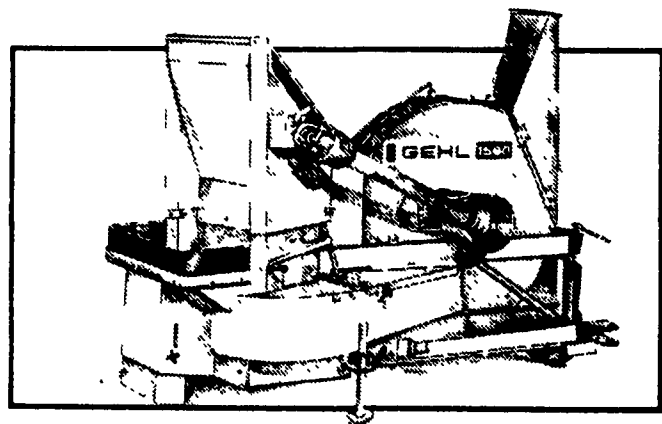

NH 268 baler with thrower, rebuilt knotters, needs paint, works well $750 00, make offer, Adams County (717) 677-8851

JD 24T Baler w/ejector NJ RH Tank-spreader, Wanted parts for NH 30 Forage Blower, wide front for 3020. Bradford 717-673-5182

A C G tractor plow cult Two Row Corn Planter, side dressing att potatoe plow, small seed planter $2500 00 Chemung Co Phone 607-529-3480.

Oliver 77 diesel tractor $1200 53 Ford 1/2 ton pickup $800. 2 Oliver plows 2 & 3 bottom $200 each. Ches. Co. 215-932-3645 after 9 a.m.

Antique inside door from old house 33 1/2 inches x 6 ft x 6 1/2 in. $25. Chester Co 215-286-5403.

Fuller 9 sp. trans. 9509 new input top shafts 90,000 miles $600. Holland airslide low fifth wheel $200. Lanc Co. 717-733-1446.

JD 2020 gas Hi-Low 14-9-28 90% tread, JD 48 loader, good cond. 4 sale rollguard with roof 2 post Berks Co. 717-933-8185 7-8 AM after 8 pm

Little Giant 32' bale and grain elevator, very good cond. 717-626-4240.

Two Simplicity 9020 one with loader, one without Plus Bush Hog, mower decks, tiller, dozer blade and more. Wayne Co 717-676-3819.

Blue neck ostrich, male 33 month old, big and healthy Berks Co. 215-944-0535

15 Cows, springers & fall cows 717-354-4374

DT 414 parts engine, cam crank, head, turbo, five pis tons, sleeve, rods, 1975 C-20 Suburban 454 auto, A/C, good Berks Co 717-933-8708

GEHL

BLOW HARD

Gehl high-capacity blowers will help get your silo-filling done in short order.

- Three models with a choice of 540 or 1,000 rpm.
- Twin spinners rifle material at nearly 35 mph.
- Twin-sided fan disc with paddles on both sides.
- Split rim sheets feature a replaceable inner liner.
- Many convenience features.