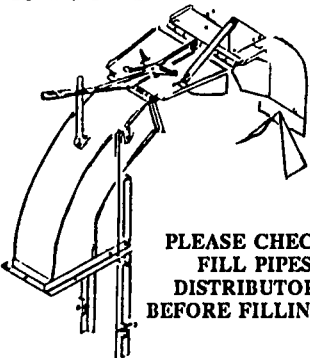

**Zimmerman's Farm Service**

We Can Supply You With Gates,  
Head Locks, Free Stalls, Comfort  
Stalls, etc...

MFG. By

and...

**TMR MIXERS**

Attention  
Cattle  
Feeders!

**ZIMMERMAN'S  
FARM SERVICE**  
Bethel, Pa.  
717-933-4114

STRONGER AND WILL OUT LAST PLASTER

IS YOUR SILO READY TO BE  
FILLED  
WITH  
GRASS  
SILAGE?

PLEASE CHECK YOUR  
FILL PIPES AND  
DISTRIBUTORS NOW  
BEFORE FILLING SEASON

S&S Silo Service prepares the silo surface by using a 3,000 lb. pressure washer, thus making the silo moist, making a much better surface to bond shotcrete. After shotcreting, S&S always takes away any roughness by applying a steel trowel finish.