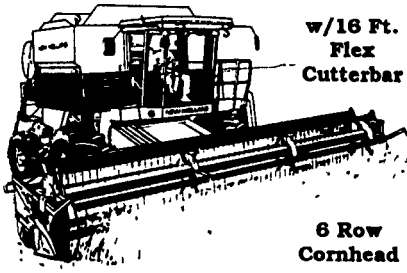

TEAM UP WITH US!

Your Ford New Holland Equipment Headquarters

FORD NEW HOLLAND CREDIT

NH 2450, 2550 SELF-PROPELLED HAYBINE

NH 1499 Haybine w/12 Ft. Head

NH TR86 COMBINE -- NEW!

w/16 Ft. Flex Cutterbar

6 Row Cornhead

Down Crops Hard To Cut? New Terrain Tracer Header Makes The Job Easy!!

NH 816 & 818 FORAGE BOX w/614 & 612 Tandem Gear

Faster Unloading All-Steel Under Construction

NH 790/900 FORAGE HARVESTER

Also-NH 816 & 818 Forage Boxes In Stock