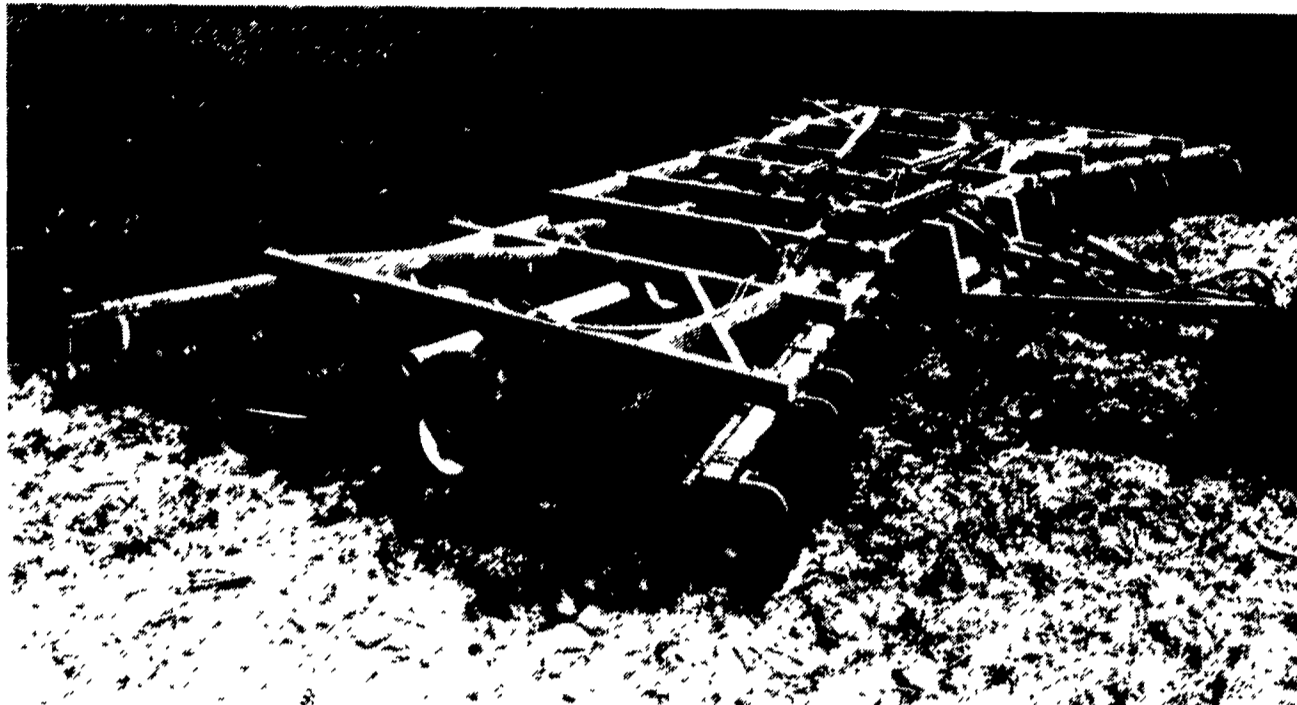

PROVEN PERFORMANCE OVER TIME!!

KRAUSE DISC HARROWS

WHAT SETS KRAUSE APART?

NOT THIS.... KRAUSE engineers pioneered these features:

1. ROCKFLEX Bearing Arms — Rock Protection
2. FLEX-WING Fold — Uniform Cut & Finish
3. STAGGERED Gangs — Cuts Out The Center

Since 1975 KRAUSE discs have been preparing hundreds of farmers' fields for planting: without falling apart.

KRAUSE DISCS WORK! and WORK!
and WORK! and WORK! and WORK! and WORK!

IF YOU DON'T OWN A KRAUSE DISC, ISN'T IT TIME?