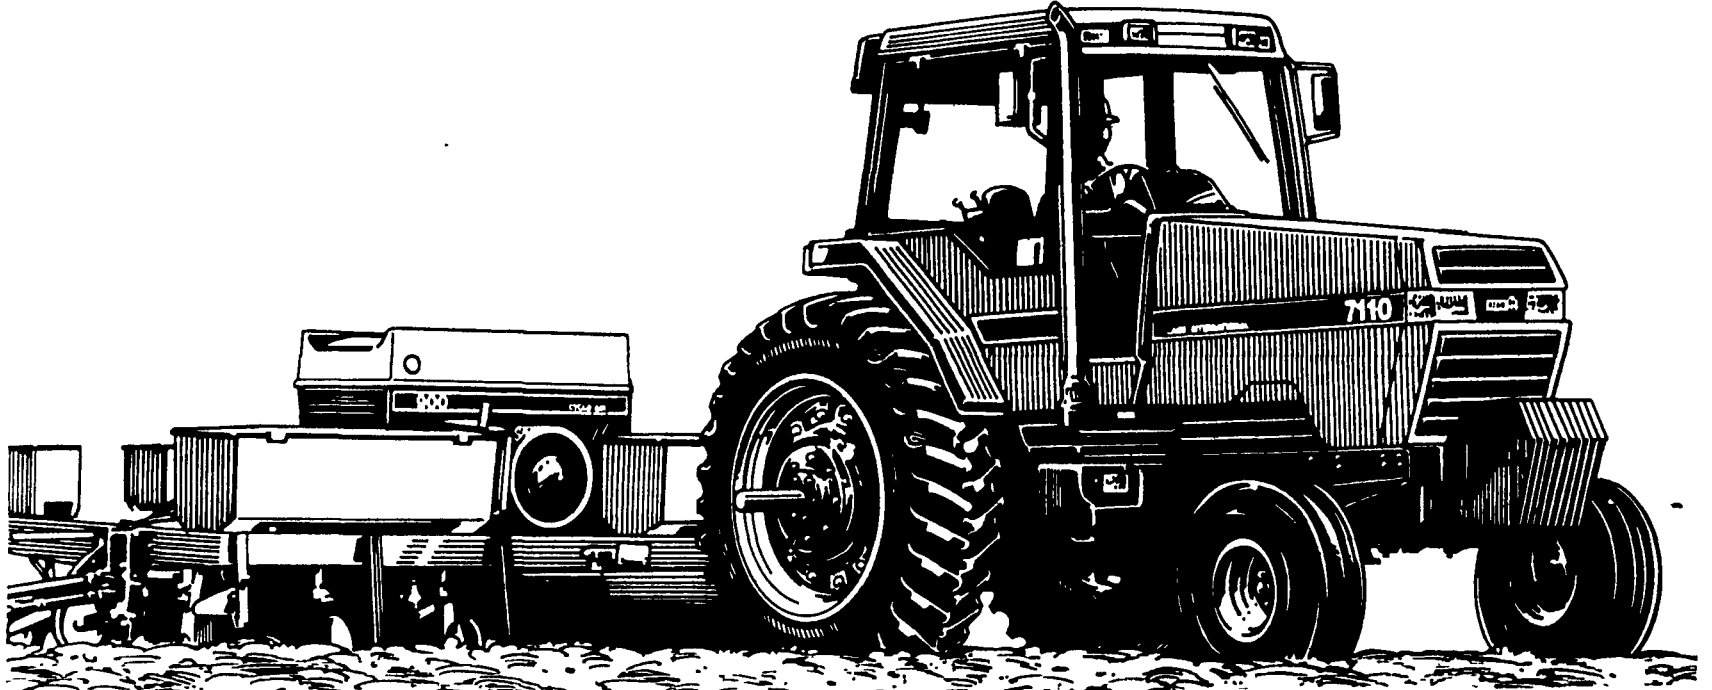

# MAGNUM 7110

Case IH put more into the new MAGNUM Tractor line than any farm tractors developed in over twenty years. Here's why you'll get more out of it:

**MAGNUM means more.** Outstanding field performance from a new 505-cubic-inch turbocharged engine with reserve power. MAGNUM power.

The MAGNUM Tractor's powershift puts 18 speeds of shift-on-the-go workpower at your fingertips — standard. And only MAGNUM Tractors offer full powershift creeper trans-

mission with six additional speeds from .5 to 2.1 mph for more control and performance. MAGNUM performance.

The MAGNUM Tractor's new larger cab has 48 square feet of window area — virtually unobstructed visibility — and more seating comfort. MAGNUM comfort.

It all adds up: The Case IH MAGNUM 7110 Tractor sets new standards for the 130 hp (97 kW) class — and for you. See us for details.