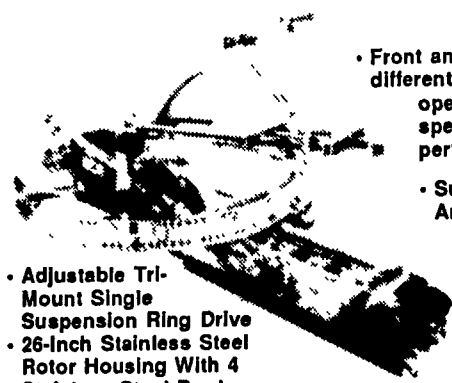

Silo-Matic's GEMINI R/D Silo Unloader