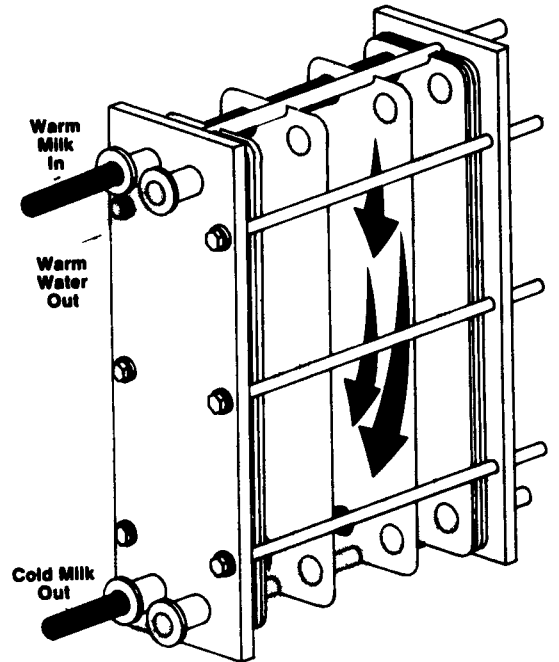

ACCU-THERM® PRECOOLER

- Reduces Energy Cost
- Flexibility
- Low Maintenance
- Pays For Itself

MUELLER
Milk Coolers*

UP TO 50% SAVINGS ON COOLING COST