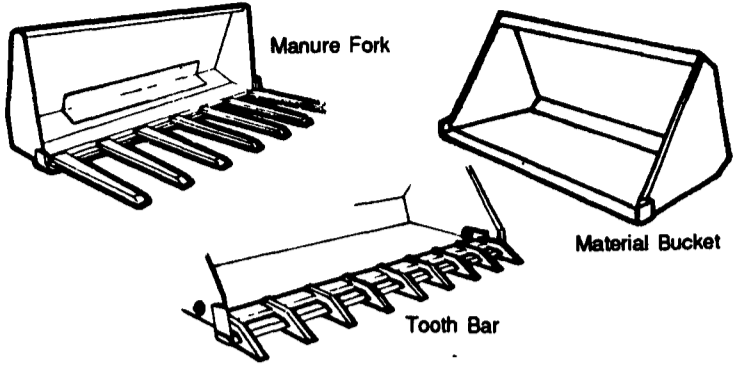

ATTACHMENTS for Skid Steer Loaders

- Standard or Custom Sizes
- Hardened, Beveled Edge
- 7 gauge Material (other gauges available)

Call for a Quote!

PA (717) 354-8721

US (800) 342-0905

325 West Main St., New Holland, PA 17557