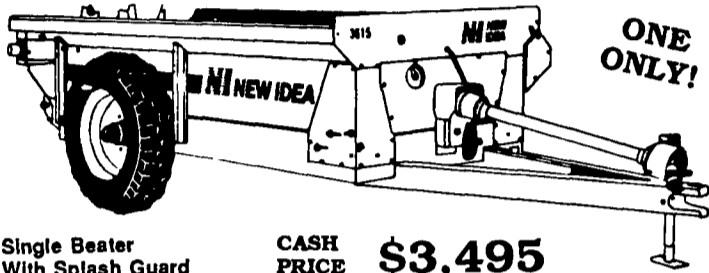

### USED EQUIPMENT IN STOCK

<b>TRACTORS</b> Case 1690 White 2-105 without cab Ford 8210, 4WD, w/Roll 3ar	<b>SPREADERS</b> NH 513 Spreader NH 520 Spreader NI 354 w/Pan	<b>BALERS &amp; HAY TOOLS</b> NH 855 Round Baler NH 275 Baler w/Thrower NH 326 Baler w/Thrower NH 489 Haybine NH 1499 Haybine NH 1495 Self-Propelled Haybine (L) NH 411 Discbine (L) JD 10 Side Mid. Mower
<b>HARVESTERS</b> NH 36 Fall Chopper JD 3600 Harvester	<b>LAWN &amp; GARDEN</b> Ford YT 12.5 Simplicity 4211 Lawn Tractor w/Mower Cub Cadet 108 Cub Cadet 1250 JD 111 w/bagger	<b>TILLAGE</b> Ford 7 Tooth Coultter Chisel
<b>SKID LOADERS</b> Bobcat 842B		

### NEW IDEA 3615 MANURE SPREADER

• Single Beater With Splash Guard

CASH PRICE **\$3,495**