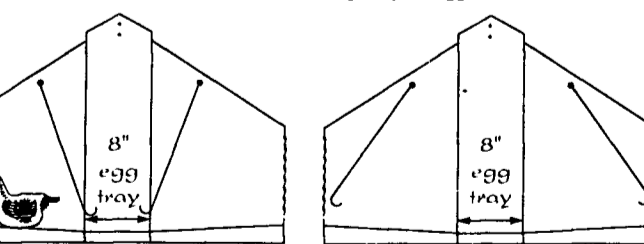

Chore-Time WEIGH-MATIC® System

Separate bin to feed a different feed to males if you choose.
Feeder fully suspended so height is adjusted easily raise all the way for easy cleaning.
Feed line for males (See back of sheet).
Weigh scale for male ration.
1/2 HP drive motor propels auger.

JAY-DEE NEST SYSTEM WITH AUTOMATIC EGG GATHERING

- Gently sloped laying screen provides a comfortable nest for the hens while allowing eggs to roll safely from the nest
- The wide 8" belt provides ample carrying capacity for eggs.

- The air close-out slowly pushes the hens from the nest each night
- An electric timeclock lets you set the time that roosting birds are pushed from the nest