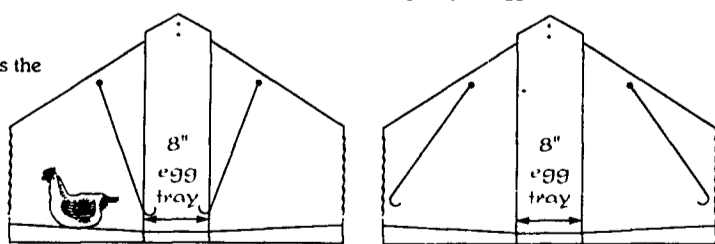

● **BURCH COOLER WITH BUILT-IN HEATER**

FEATURING:

● **VAL FLOOR WATERING SYSTEMS**