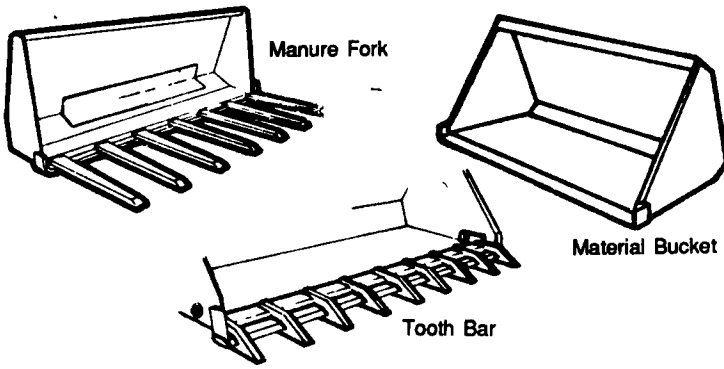

ATTACHMENTS for Skid Steer Loaders

- Standard or Custom Sizes
- Hardened, Beveled Edge
- 7 gauge Material (other gauges available)

Call for a Quote!
PA (717) 354-8721
US (800) 342-0905

TRACTORS

JD 4255, cab, air, quad range, 20.8x38 tires, heavy 3 pt. hitch, 700 hours, like new
MF 360-2 w/cab, less than 300 hours
MF 670 4 WD, cab & air, like new
MF 690 4WD, cab, air, low hours
MF 3545 4WD, cab, air, 20.8x38 tires, 950 hours, excellent condition
MF 3660 2WD, cab, air, 20.8x38 tires, 60 hours
IH 886 4 post ROPS, excellent condition