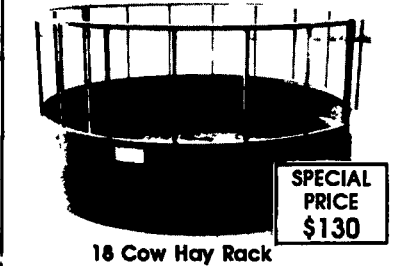

BUILT TO LAST!
Heavy Duty
20' - \$4,750
16' - \$4,550

HANSON
There is a difference

USED SILOS

24x70 w/unloader \$19,500	16x60 w/unloader \$16,500
20x70 w/unloader \$18,500	12x60 \$10,000

Reel Auggie

- 147 cu ft w/Scales \$6,100
- Models 2120, 2170 Also in Stock

VAN DALE

20' - \$3,800
16' - \$3,580
F.O.B. Lanc. Silo

Lancaster BRAND FEEDING SYSTEM EQUIPMENT

SPECIAL 80 Ft. w/ 14" Belt \$2,060

- NH 892 Harvester w/2RN Cornhead and grass head, good cond. \$5,500 (or will sell separately)
- (1) Used Heavy Duty Winches - Rebuilt \$200 Ea.
- Farm Gates Made To Order
- Cow Saver Magnet \$125

16 Cow Hay Rack

SPECIAL PRICE \$130

Automatic

For Lease - Sale - Rental

- All New Units
- Model 400 - New \$2,600
- Model 200 - New \$2,200
- NH Pickup Head For 880 or 890 Harvester, Good \$600

CONSIDER THE MANY ADVANTAGES OF POURED CONCRETE!

PLAN NOW FOR YOUR STORAGE NEEDS FOR 1993.

WE HAVE THE STRUCTURE YOU NEED FOR SILAGE STORAGE - HAY OR WILTED GRASS STORAGE - HIGH MOISTURE GRAIN STORAGE - LIQUID OR DRY MANURE STORAGE - OR ALMOST ANY MATERIAL NEEDING STORAGE.