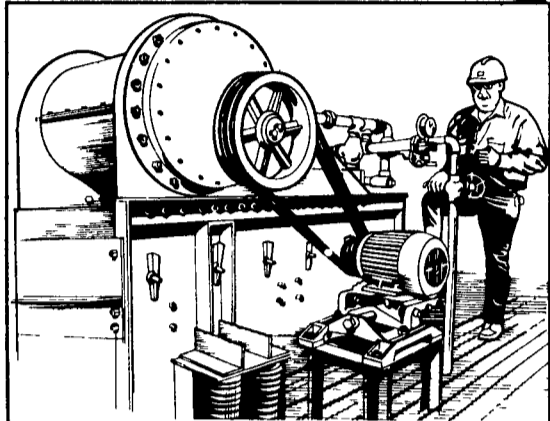

Good cut sandstones, needed for wall, Lanc Co Leave message 717-627-1818

14' dump body, will the man who has one please call Lost your phone number Leb Co 717-865-3919

Lancaster Farming, Saturday, February 6, 1993-E11

Attic Flooring and Log Houses 717-626-4520

H S Gilbert Chambersburg 7 in 1 combination wrench wanted Name your price Write- Harry Wehler, 3655 Admire Rd., Dover, PA 17315

Old Maryland milk bottles by serious collector Cash paid or will trade Call collect after 6 p m 301-721-0473 Crownsville, Maryland

Will trade duplicate Winross literature for same, also willing to purchase Want to buy Jevic, Tootise Roll trucks, Mike 717-737-4386 Cumb Co

Propane refrigerators & freezers in good cond., also want 1961 Lincoln Continentals in any cond Ocean Co NJ 201-929-4358

Architectural antq wrought-iron fencing, garden-gates, urns, garden furniture, stained glass mantels, ant & used furniture Lanc Co 717-354-6564

Used pool table, 8 or 9 foot in good cond, slate top only Cecil Co Md 410-275-2957

Pair or single mules or horses for small produce farm, must be dependable and good pullers Gideon King Jr 5446 Elam Rd, Kinzer, Pa 17535

2'x6' maple syrup evaporator, old hunting licenses and fishing buttons Wayne Co 717-785-5593 after 5 p m

A complete milk sputnick Write to Daniel B Peter sheim, 336 Old Dam Rd Christiana, Pa 17509

Built to tame the toughest drive

Gates Hi-Power® V-belts are built for pulsating or extreme shock loads. Get maximum flexibility and pulling power for your heavy-duty jobs. Ask for Gates.

The world's most trusted name in belts and hose.

Nolts is a warehouse distributor for gates belts, hose, hydraulic hose and fittings. Dealer inquiries invited. Wholesale pricing.

NOLTS FACTORY WAREHOUSE
(717) 733-7575

THE GOLDEN GATE BRIDGE and BIG DUTCHMAN PROFIT-TIER® CAGE SYSTEMS

HAVE ONE THING IN COMMON