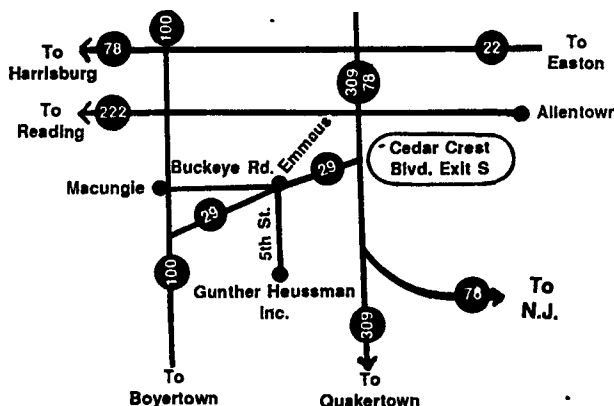

NEW ARRIVALS

- NI 709 Diesel, Cab, Air, Hydro, 4x4 w/839 Husking Bed, 846 6RN Corn Head, Excel. Cond.
- JD 2550 Diesel w/Roll Guard, 1800 Hrs., 1 Owner, Like New
- Kuhn 4 Star Hay Tedder
- JD 7000 4R Liquid Fertilizer Insecticide, Monitor, Excel. Cond.
- JD 230 Hyd. Wingfold Disc
- Miller 12' 3 Bar Offset Disc
- JD 3960 Harvester, Manual Controls, Very Good
- JD 2550 Diesel 1300 Hrs., w/245 Loader, Excel. Cond.

TILLAGE

- JD 712 9 Or 11 Shank Mulch Tiller, Like New
- IH 490 20' Hyd. Fold Disc, 22" Blades
- JD 12' Roller Harrow
- JD 950 10 & 15 Ft. Roller Harrows
- JD BWF 18' Wingfold Rock Flex Disc

CORN HEADS

- JD 244 2RW
- JD 343, 3RN
- JD 443, 4RN
- JD 444, 4RW
- JD 444 Oil Bath
- JD 643 Oil Bath
- AC 238 Corn Head
- AC 430 Black 4RN For F2
- AC A438 Black, 4RW For F2
- IH 843 4RN