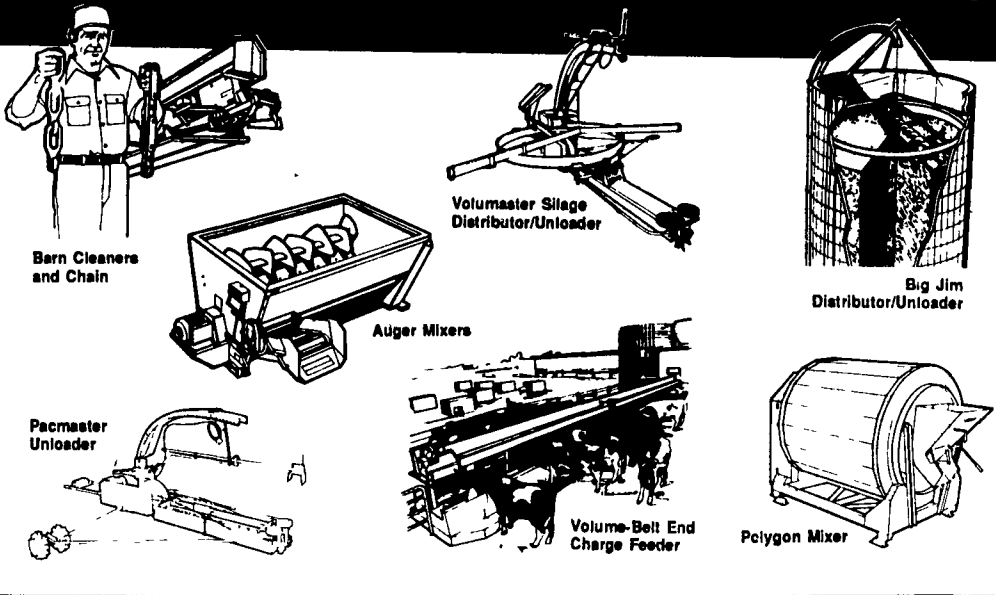

**UNLOAD IT, FEED IT, MOVE IT
MIX IT... WITH JAMESWAY!**

ROVENDALE AG & BARN EQUIP.

Watsonstown, PA 17777

717-538-9564
or 717-742-4226

Exit 31, I-80 to I-180 Watsonstown Exit
Hours: Mon.-Fri. 8 to 5; Sat. 8 to 12