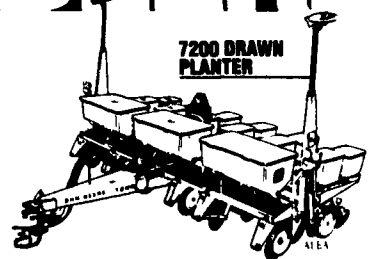

- See square balers with the hay control to produce bales that stack like bricks
- Four round baler models, 750- to 2000-pound bales. Three 14x18-inch square balers, one 16x18-inch square baler

LEADERSHIP AT WORK

IH 18x7 Grain Drill

IH 12' Disk

Oliver 21x7 Grain Drill

Great Plains 15 Ft. No-Till Drill (Demo Unit)

Gehl 329 Spreader

GENERATIONS OF QUALITY

Come see the newest generation of quality tractors and more at... John Deere Day 1993

Date WEDNESDAY, FEB. 3, 1993

Time 10:00 AM & 7:00 PM

Place AT OUR DEALERSHIP

See us For Parts & Service!

JOHN DEERE

IF IT'S ABOUT PLANTING, WE'VE GOT ALL CHOICES. READY TO GO.

■ The place for seeding equipment!

■ MaxEmerge® 2 planters, the best selling planters, available in 46 models

■ 450 End Wheel Drills, including multiple-unit hitches

■ 750 Series, the no-till drills that really work

■ Top-capacity 9000 press-wheel drills