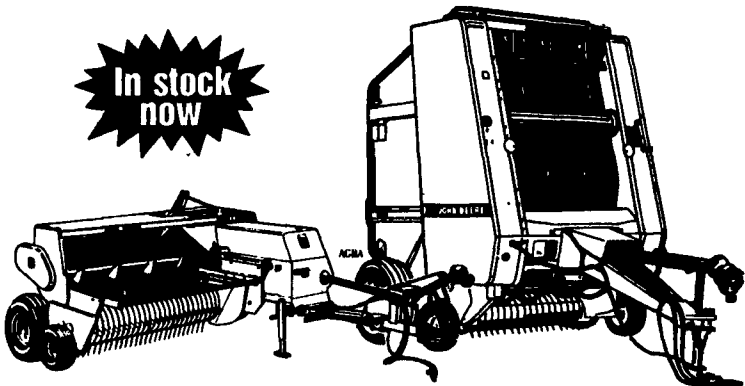

NEW JOHN DEERE 6000 SERIES TRACTORS

- All-new, optional 16-speed PowrQuad™ transmission with four powershiftable speeds in four synchronized ranges, and the all-new fully-synchronized 12-speed SynchronoPlus™ transmission.
- Both transmissions feature the all-new PermaClutch™ 2 wet clutch for unmatched reliability, no adjustments.
- The all-new ComfortGard™ cab with 40 percent more room...better visibility...two-door entry/exit.
- All-new hydraulics give you greater capacity, faster cycle times.

Come in and test drive the new 6000 Series Tractors. And put an all-new breed of John Deere power to work for you.

Call For A FREE Demo. Today!

JUST ARRIVED!

Your Headquarters For John Deere Quality!

JOHN DEERE

SQUARE BALES OR ROUND, YOU'RE IN THE BEST SHAPE WITH JOHN DEERE

In stock now

- Look over '5' Series Round Balers and '8' Series Square Balers—the complete and completely advanced baler line
- See the 435 and 535 Round Balers that can both surface wrap and twine tie

- See square balers with the hay control to produce bales that stack like bricks
- Four round baler models, 750- to 2000-pound bales. Three 14x18-inch square balers, one 16x18-inch square baler

LEADERSHIP AT WORK