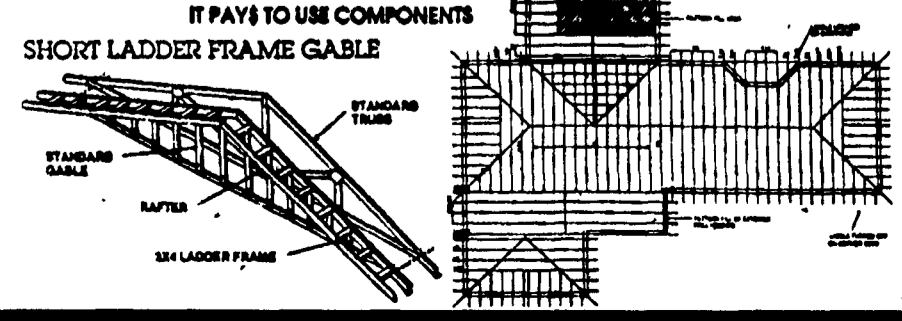

MADE IN THE U.S.A.
TRUSWAL CREATING & PROMOTING WOOD TECHNOLOGY
Crane Optional With Delivery