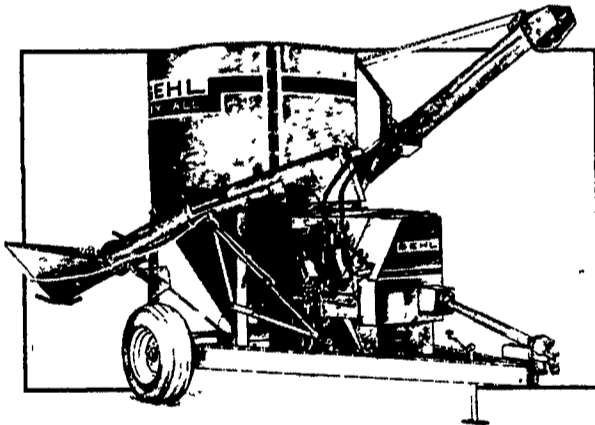

Other prices included: costume jewelry $5 to $50 per lot, Currier & Ives "Little Brother" $90, "Little Sister & Brother" $90, George Washington print $37.50, Faust jugs $105 & $170, sterling thimble $40, Zimmerman paintings $75 & $90 & $110 each, tea cart $200, cherry corner cupboard $500, set of 6 dining room chairs $250, chest of drawers $190, small duck decoy $280, ABC plates $70, $60, $90, $110 & $125, 1911 Indian penny $2.50, gold coin $150 and 1881 Liberty five dollar gold coin $145.

Brian L. Gilbert and Jacob A. Gilbert were the auctioneers.

ADKINS SALE

A Public Sale of trucks and farm equipment was held December 26 by Laurence Adkins, US Route 50 and Woodyard Road, Wilkards, Maryland.

Some prices included: 16 ft. Brillion culti-packer $575, Int. 42 blade disc $550, Int. grain drill $500, N.I. 244 manure spreader $2100, Int. 715 combine $1900, Int. 844 cornhead $325, Int. 800 planter $2500, Int. 656 tractor $2850, 1979 lime spreader $875, J.D. pull-type rotary cutter $275, M.F. 65 tractor $2675, A.C. 190XT tractor $2650, A.C. forklift $3350, Int. 1086 tractor $8650, hydraulic bushhog $1950 and A.C. dozer $950.

Pete Richardson was the auctioneer.

GEHL

THE #1 NAME IN FEEDMAKING

Gehl Mix-All® portable grinder-mixers have been leading the industry for over 30 years. Now the new Gehl Roller Mixer combines proven Mix-All features with a commercial-grade roller mill to produce the best possible feed for your livestock.

- Total hydraulic control - Self-contained hydraulic system allows infinite speeds to power the discharge conveyor, unloading auger and in-feed attachments.
- Remote controls - Operate the unloading conveyor from the tractor seat or from the rear of the machine.
- Electronic scales - For precise ration weighing.
- Customize your machine - With a wide variety of options and attachments.