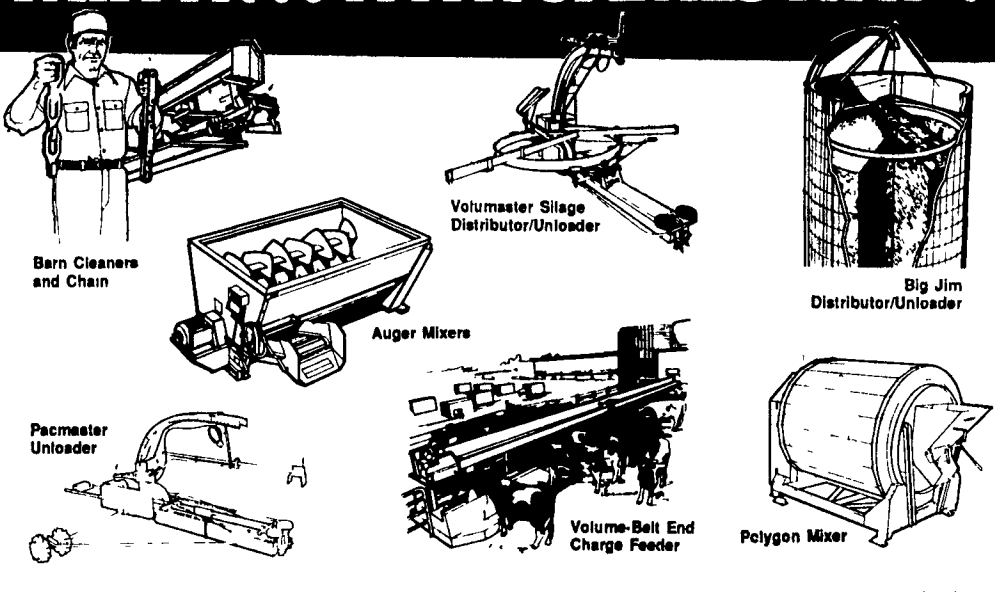

UNLOAD IT, FEED IT, MOVE IT MIX IT... WITH JAMESWAY!

ROVENDALE AG & BARN EQUIP.

Watsonstown, PA 17777

717-538-9564
or 717-742-4226

Exit 31, I-80 to I-180 Watsonstown Exit
Hours: Mon.-Fri. 8 to 5; Sat. 8 to 12

Sales, Service & Parts For
AGCO Allis, Kubota,
New Idea, Hesston,
Bush Hog And Brillion

MARSHALL MACHINERY, INC.

Rt 652, Midway Between Indian Orchard and Beach Lake.
Honesdale, PA 18431 (717) 729-7117

WE SHIP PARTS
DAILY BY UPS.

Hours: 8-5 Mon.-Sat.

TEST DRIVE One Of These In Our Yard

HI CLEARANCE: Ford 2000, Farmall Super A
AC: 7010 w/Cab, PS, 7000 w/Cab, 6080 w/ROPS & Sunroof,
6060, 5040 w/Ldr, 200 w/Cab, 190XT Diesel; 185 Diesel;
180 Diesel, D12, D10 w/Woods L159 Mower Farmall: 686
Diesel, 806
CASE: 385 Utility Tractor w/Hydraulic Drive Sickle Bar Mower,
970, 1175

DEUTZ: 7085 w/Cab 2WD, DX140 w/Cab, DX90 4WD
FORD: 5000 D, 4000 w/Ldr, 3000 w/Ldr., 8N's, 540A w/
Cab, 335 w/Ldr & Cab - 641 w/Rotary Mower KUBOTA:
M7950DT 4WD w/Cab, M8950DT 4WD w/Cab, B8200
4WD w/Loader, B7100 TLB, M5500 w/Ldr IHC: M, 140 w/
Cultivator, 184 w/Woods Belly Mower, 806, 544 w/Ldr,
340, Super H, Massey: 135 w/Ldr Massey Harris: 444
JD: 3010 Gas

CHECK OUT Our Tillage Equip.

TANDEM DISCS:
IHC: 350 Smoothing 14 Ft, 37 Smoothing 14 Ft
WHITE: 13 Ft
BUSH HOG: 12 Ft, 14 Ft Plowing, 13 Ft Smoothing
AC: 2300 10 Ft
MASSEY FERGUSON: 10 Ft Leveling, 12 Ft Smoothing
KEWANEE: 800 Super Flex 14 Ft, 18 Ft & 13 Ft Rock Flex
JD: RWA 13 Ft Smoothing, BWA 12 Ft Smoothing
OFFSET PLOWING DISCS:
BH: 12 Ft Reconditioned
MILLER: 11 Ft 3 Bar, 14 Ft
KEWANEE: 12 Ft Demo
JD: 14 Ft 340 Rebuilt, TWA 10 Ft
ATHENS: 11 Ft Tandem
PLOWS:
JD: 2800 7 Bottom On Land Hitch Reset, 2500 5X Semi-
Mount Reset, 3600 4X And 5X Spring Reset Trailer
IHC: On Land Hitch 710 6X, 720 8X, 720 6X, 735 Variable 5X
7-14 Shank 3 Pt Chisel Plows
Brillion 16 Ft And 18 Ft (Danish Tine) Spring Tooth Harrows
BRILLION: 9 Shank Soil Saver
7-14 Shank 3 Pth & Trailer Chisel Plows

SPECIALS

Year Around Cab, ROPS, Type
Fits AC 190-200 & Others, Good Condrion

$995

HAY & FORAGE

HAYBINES:
NEW IDEA: 270, 272 Cut/Ditioners.
NH: 472, 479, 489. GEHL: 1070
HESSTON: 1070, 1071, 1090, 1014 Hyd. Swing.
DISCBINES: DEUTZ: SM70
BALERS: HESSTON: 4600 w/Thrower
N.H.: 847 Round Balers GEHL: 1500 Round D/A: HD
490 w/Thrower N.I.: 483, 484 Round Baler, Demo FOR-
AGE HARVESTERS: HESSTON: 2000-100, 2000-150,
7020 w/Your Choice Of Heads, 7140, JD 3800, Gehl 970
Forage Box & Gear
LARGE SELECTION OF PICK-UP & CORN HEADS. CALL
FOR YOUR NEEDS.
FLAIL CHOPPERS: N.H.: 38' FORAGE BLOWERS: N.I.: 620,
622, Gehl Blower w/Re-Cutter
NI Rakes; Fahr Four Star Centepede Tedders; New Deutz
Fahr KS 2 60 Dual Rotary Rake w/Hyd Fold For Easy
Transport 19 1/2' Working Width.
10'x24' Tandem Axle Hydraulic Dumping Round Bale Hauling
Trailer.
Equipment For High Moisture Corn, McKee Corn Hog, Kool
Regrinder Blower
White Top Harvester Silo, 20x32 w/Unloader, Torn Down
Ready To Load. Delivery Available

STOP And Check Our Selection Of Manure Equipment