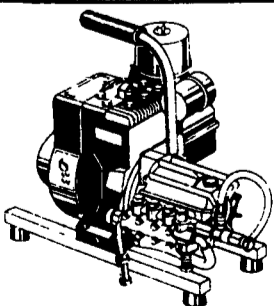

FOR BETTER LAWNS AND GARDENS.

Kubota

Kubota's 13.5 HP Lawn Tractors give your lawn a manicured look.

Kubota Walk-Behind Tillers dig dirt with reverse rotating tines.

Kubota's Walk-Behind Mowers clip grass cleanly, because Turbo-Suction inhales clippings and debris.

PRE-SPRING SPECIALS AVAILABLE DURING OUR OPEN HOUSE

BUY NOW & SAVE!!

MESSICK FARM EQUIPMENT, INC.
Rheems Exit-Rt. 283, Elizabethtown, PA 17022
717-367-1319, 717-653-8867

KUBOTA'S POWER LINE-UP

From our 10 horsepower lawn and garden tractor to our 91 PTO HP Turbo-Charged farm tractors, Kubota has the right tractor to handle all your needs. Our line of tractors are powerful, dependable, fuel efficient and all are built by Kubota to exacting standards.

When you need power and demand results from a quality tractor, look at Kubota's line up of performance tractors.

Kubota

KUBOTA LAWN & GARDEN TRACTORS	
MODEL	HORSEPOWER
T-Series	13.5-17
G-Series	16-21
KUBOTA B & L SERIES TRACTORS	
MODEL	PTO HORSEPOWER
B50-Series	13-20
B7100	13
B20	13.5
L1 Series	20.5-33
L3 Series	38-49
KUBOTA M-SERIES	
MODEL	PTO HORSEPOWER
M30 Series	42-76
M50 Series	49.5-85
M80 Series	70-91

MESSICK FARM EQUIPMENT, INC.
Rheems Exit-Rt. 283, Elizabethtown, PA 17022
717-367-1319, 717-653-8867

OPEN HOUSE

January 18-23, 1993

S CAM SPRAY HI PRESSURE WASHERS

→ Factory Rep On Hand All Day Wednesday ←

ALL HOT WASHERS INCLUDE

- Adjustable Temperature
- Adjustable Pressure
- Gauge
- Multi-Reg. Tip
- Soap Control Lift Gun
- Direct Drive
- On-Cart
- Top Mounted Burner For Greater Efficiency
- 2 Yr. Pump Warranty
- 40' Hose & Trigger Activated Gun

	List	NOW ONLY
1000 PSI	$2,195.00	$1,695⁰⁰
1400 PSI	$2,395.00	$1,995⁰⁰
2000 PSI	$2,795.00	$2,195⁰⁰
3000 PSI	$4,895.00	$3,495⁰⁰