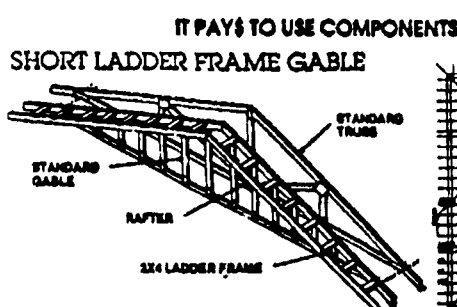

MADE IN THE U.S.A.