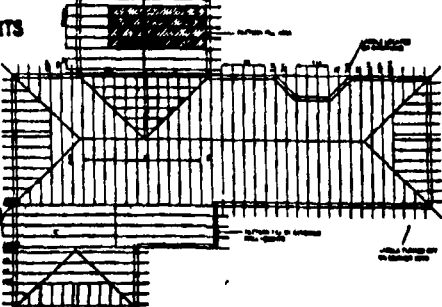

MADE IN THE U.S.A.