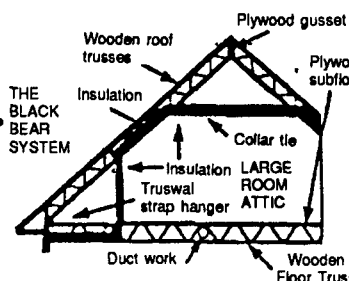

MADE IN THE U.S.A.