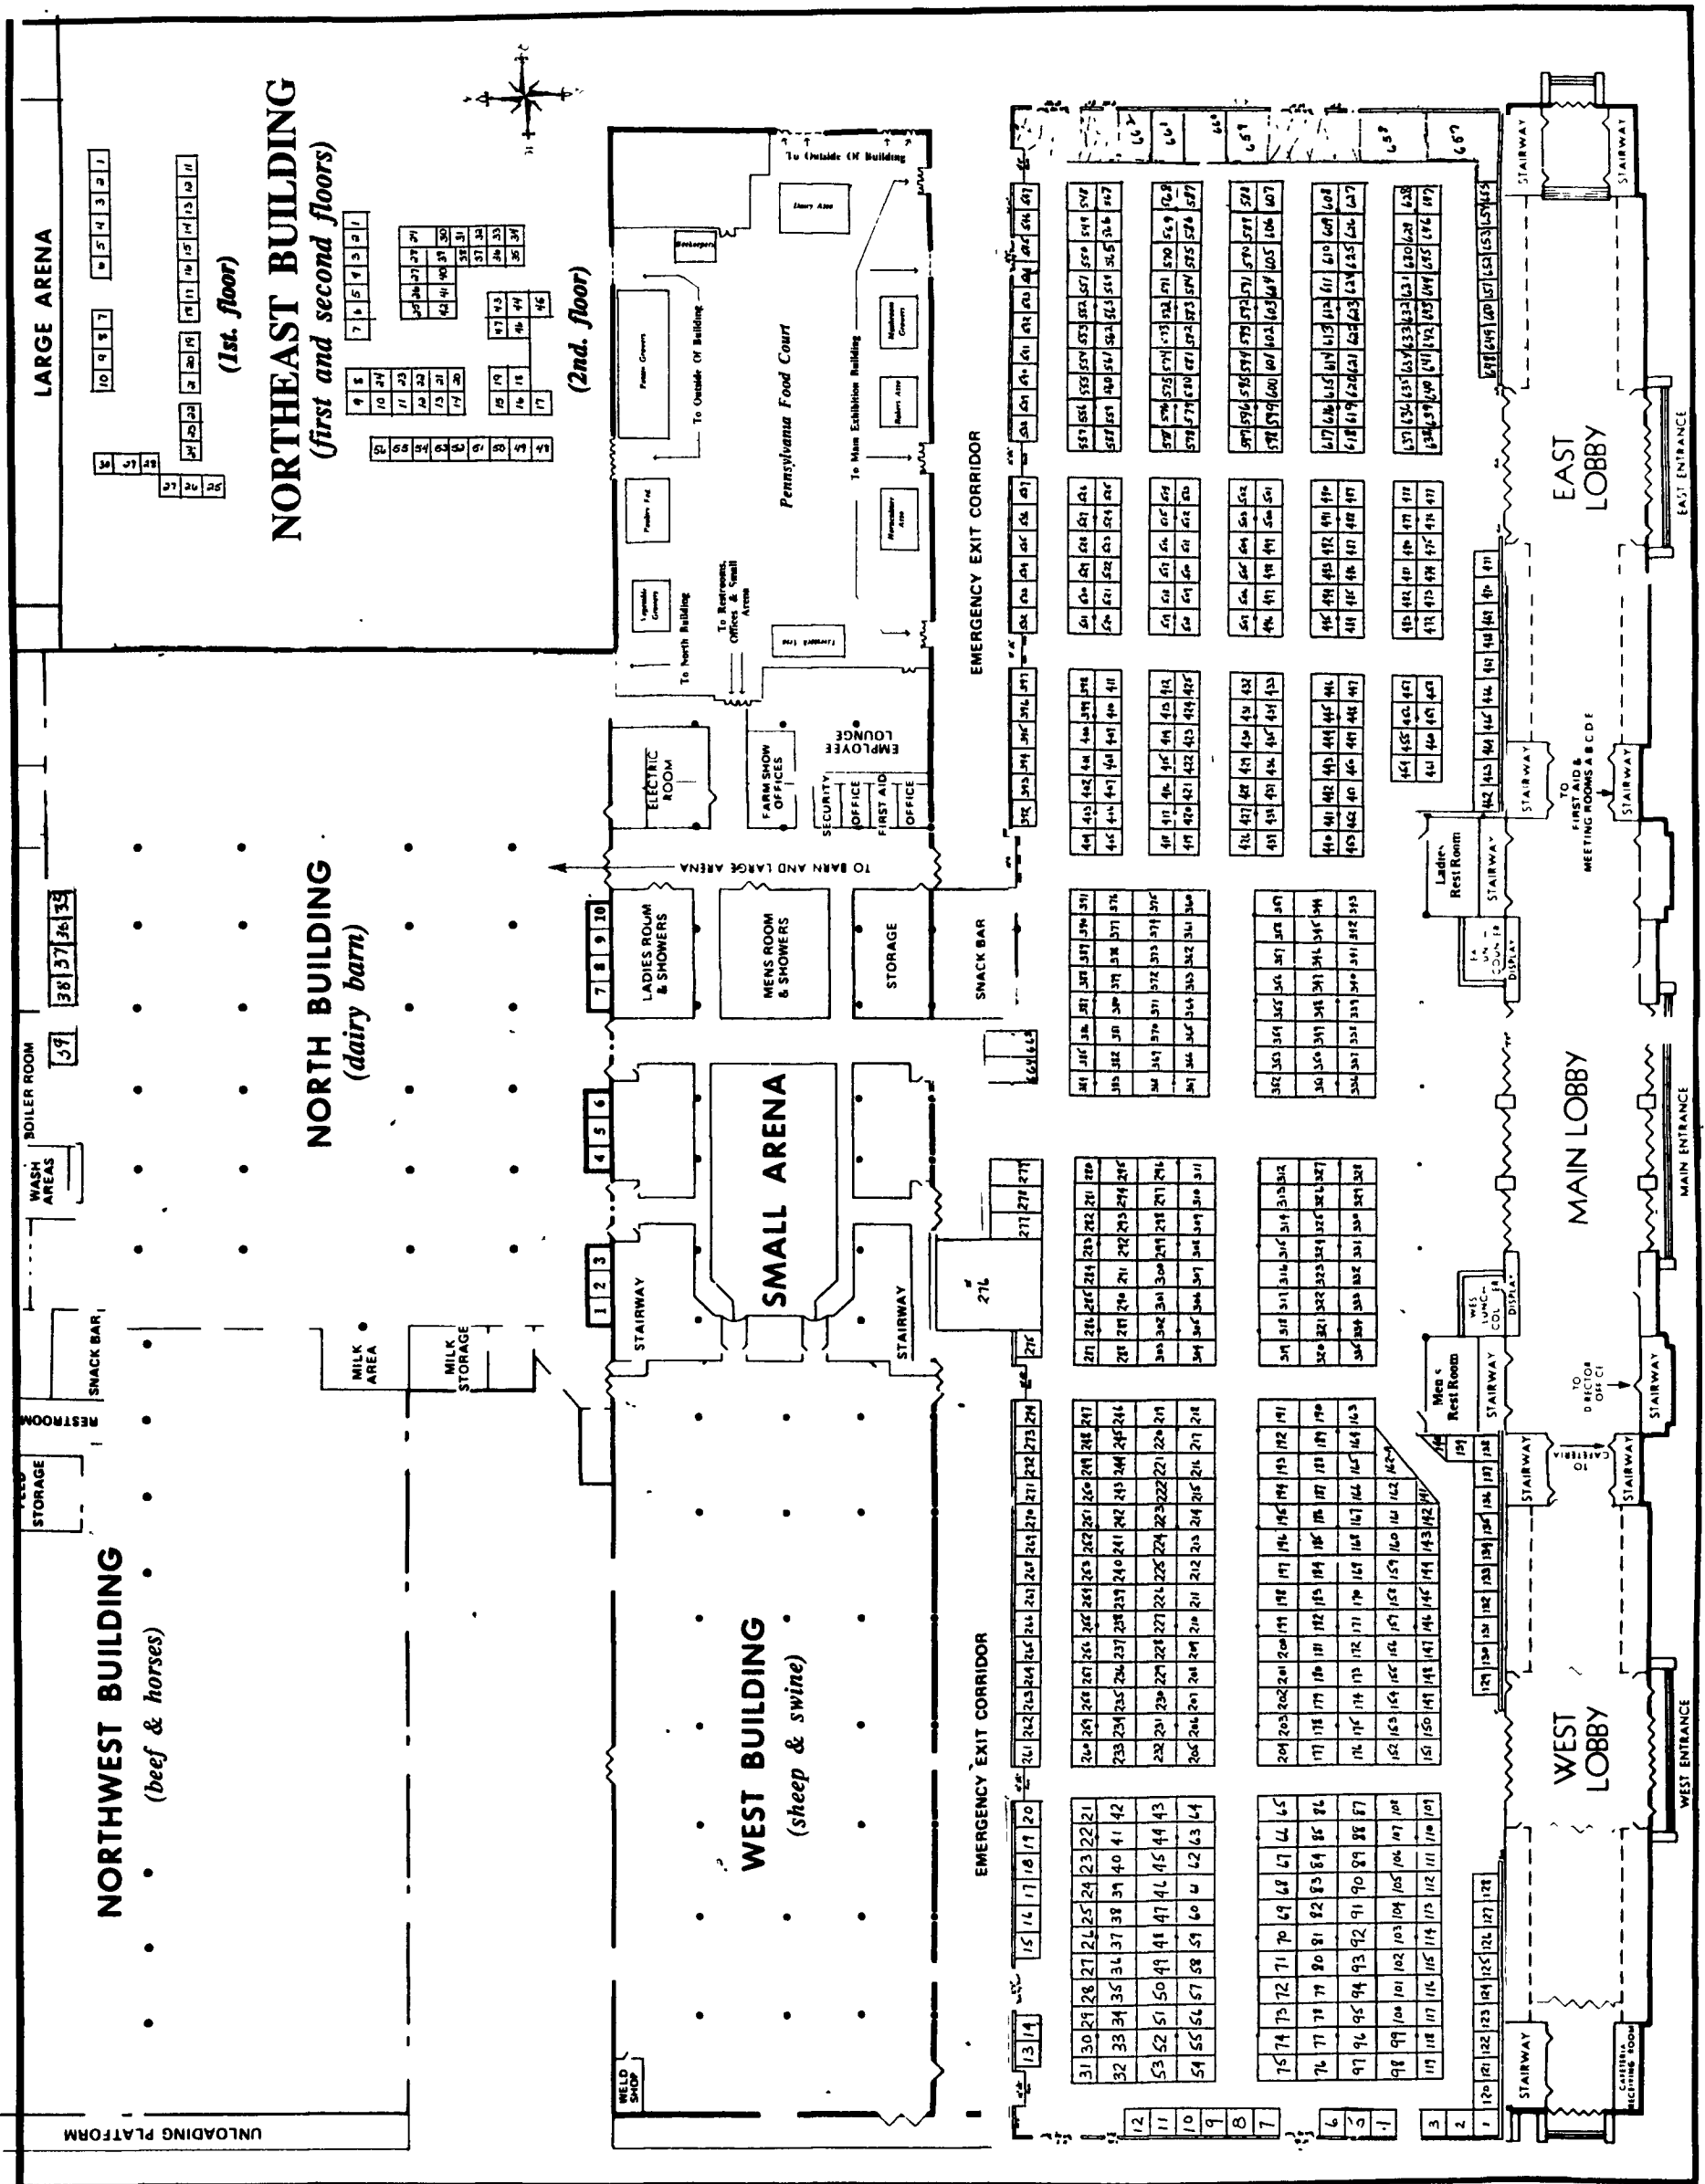

# Farm Show Building Layout

## Show Hours Main Floor Exhibits

Date	Show Hours	Main Floor Exhibits
Jan. 9 Saturday	8 a.m. - 9 p.m.	9 a.m. - 8 p.m.
Jan. 10 Sunday	11 a.m. - 6 p.m.	11 a.m. - 6 p.m.
Jan. 11 Monday	8 a.m. - 9 p.m.	9 a.m. - 8 p.m.
Jan. 12 Tuesday	8 a.m. - 9 p.m.	9 a.m. - 8 p.m.
Jan. 13 Wednesday	8 a.m. - 9 p.m.	9 a.m. - 8 p.m.
Jan. 14 Thursday	8 a.m. - 4 p.m.	9 a.m. - 4 p.m.