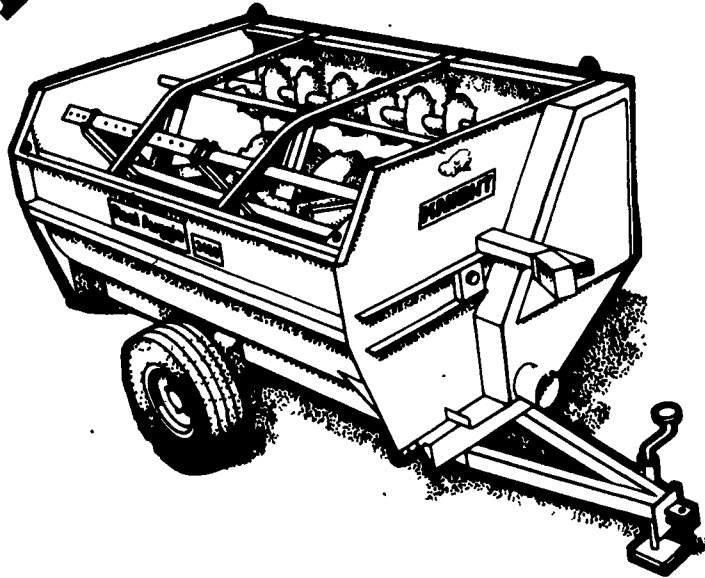

TODD FARM EQUIPMENT

KNIGHT REEL AUGGIE

2000 SERIES

MIXER/BLENDER/FEEDER

Designed
To Blend Long
Stem Dry Hay In
a TMR Ration

Available In
Tow, Truck &
Stationary Models

Rugged, Efficient,
Reduces Dead Spots &
Compaction