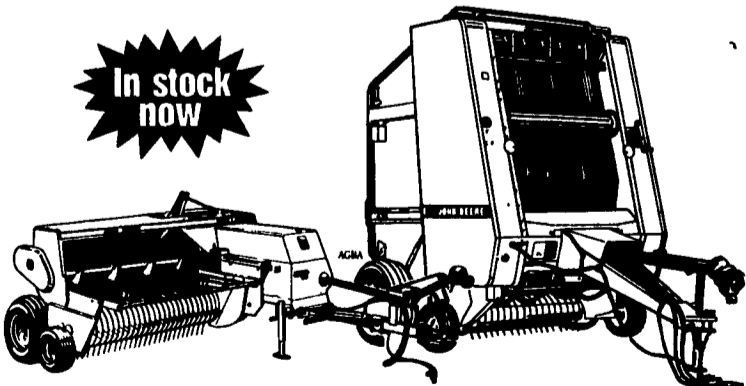

#### NEW JOHN DEERE 6000 SERIES TRACTORS

- All-new, optional 16-speed PowrQuad™ transmission with four powershiftable speeds in four synchronized ranges, and the all-new fully-synchronized 12-speed SynchroPlus™ transmission.
- Both transmissions feature the all-new PermaClutch™ 2 wet clutch for unmatched reliability, no adjustments.
- The all-new ComfortGard™ cab with 40 percent more room...better visibility...two-door entry/exit.
- All-new hydraulics give you greater capacity, faster cycle times.

Come in and test drive the new 6000 Series Tractors. And put an all-new breed of John Deere power to work for you.

Call For A FREE Demo. Today!

JUST ARRIVED!

Your Headquarters For John Deere Quality!

## JOHN DEERE

SQUARE BALES OR ROUND, YOU'RE IN THE BEST SHAPE WITH JOHN DEERE

In stock now

- Look over '5' Series Round Balers and '8' Series Square Balers—the complete and completely advanced baler line
- See the 435 and 535 Round Balers that can both surface wrap and twine tie

- See square balers with the hay control to produce bales that stack like bricks
- Four round baler models, 750- to 2000-pound bales. Three 14x18-inch square balers, one 16x18-inch square baler

LEADERSHIP AT WORK