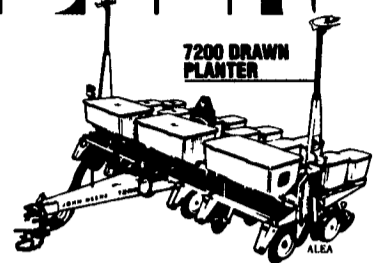

#### Miscellaneous Equipment

JD 7200 12 Row Conservation Planter

(2) JD 7000 6 Row Planter, Dry Fert.

(3) JD 8300 Grain Drills

JD 712 - 13'9" Mulch Tiller

(2) Tuffline - 21 Ft. Cushion Gang Disks

JD 506 - Rotary Cutter

JD RG 4 Row Cultivator

IH 18x7 Grain Drill

IH 12' Disk

Oliver 21x7 Grain Drill

Great Plains 15 Ft. No-Till Drill (Demo Unit)

Gehl 329 Spreader

## JOHN DEERE

IF IT'S ABOUT PLANTING, WE'VE GOT ALL CHOICES. READY TO GO.

7200 DRAWN PLANTER

■ The place for seeding equipment!

■ MaxEmerge® 2 planters, the best selling planters, available in 46 models

■ 450 End Wheel Drills, including multiple-unit hitches