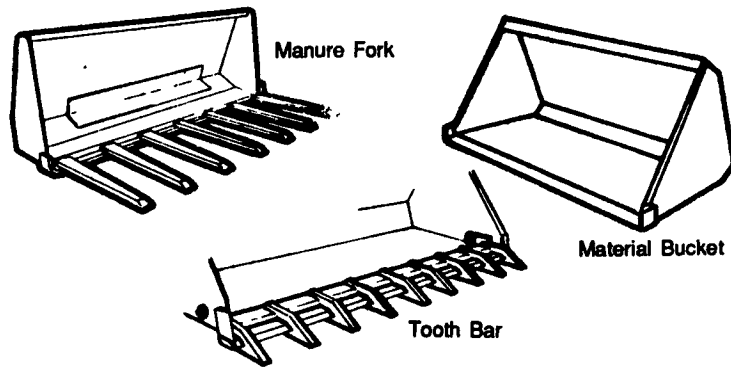

Partial listing, more equipment coming in weekly.

Marshall Equipment
 Rt. 85
 Beyer, Pa. 16211
 (412) 783-6333

ATTACHMENTS for Skid Steer Loaders

- Standard or Custom Sizes
- Hardened, Beveled Edge
- 7 gauge Material (other gauges available)