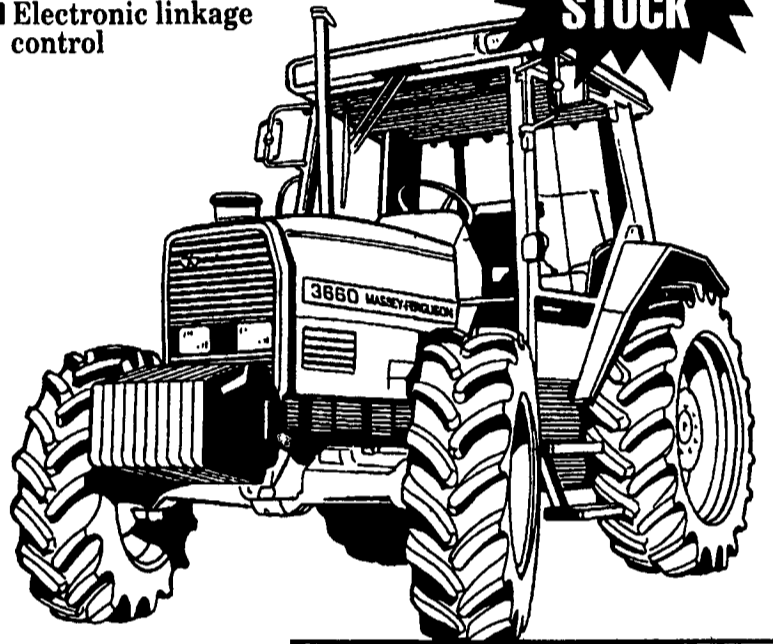

**57th
ANNIVERSARY**

SALE

Jan. 4th thru Jan. 29th, 1993
Open House Thurs., Jan. 28, 1993

MF TRACTOR & COMBINE HEADQUARTERS

A GREAT VALUE

MF 253 45-PTO HP

UNLIMITED USES

A Do Everything Tractor

- Wide range of attachments
- Ferguson system hydraulics
- Dual throttle controls
- Manual or synchro-shuttle transmission
- Standard or low profile
- Live PTO

NOW IN STOCK

**RENTAL MODEL
IN STOCK
CALL FOR PRICE**

POWER / REFINEMENT

MF 3660 140-PTO HP

PUSHBUTTON POWERSHIFT

- Shift high to low, on the go
- Forward/reverse shuttle
- Automatic 4-wheel drive control
- Electronic linkage control

NOW IN STOCK

**RENTAL MODEL
IN STOCK
\$52,000**