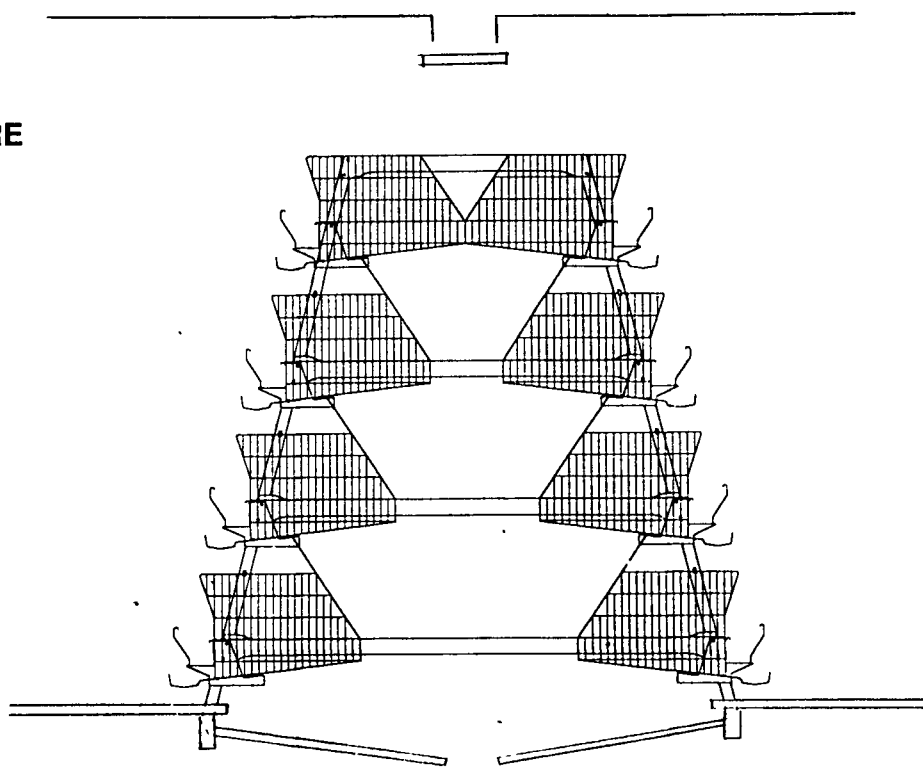

HERSHEY

EQUIPMENT CO.

SYCAMORE IND. PARK
255 PLANE TREE DRIVE
LANCASTER, PA 17603
(717) 393-5807

Big Dutchman.
"a step ahead"

We Take Customer Satisfaction Personally