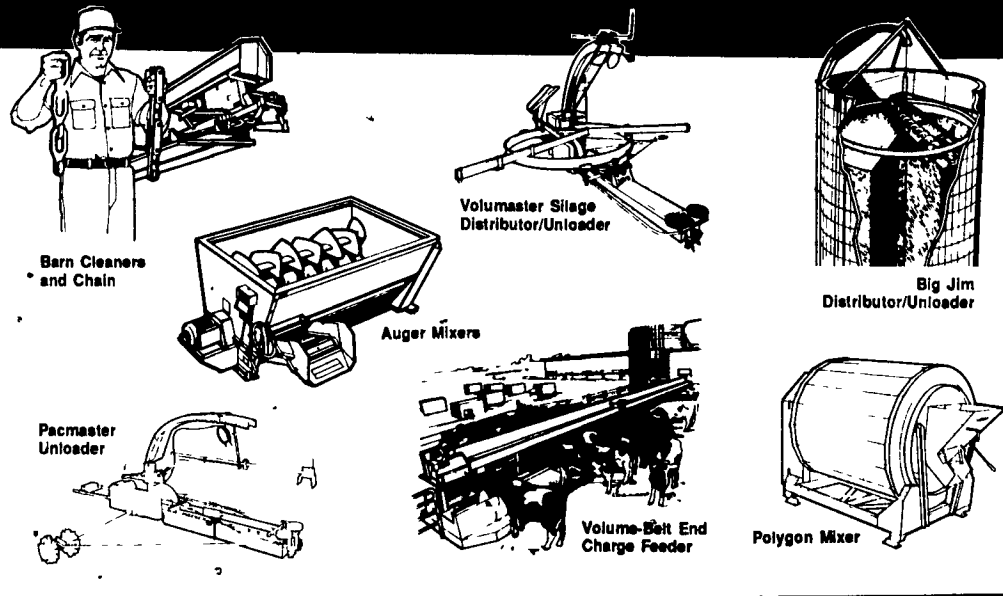

Come See Us At The Jamesway & Starline Booth At The PA Farm Show!

ROVENDALE AG & BARN EQUIP.

Watsonstown, PA 17777

717-538-9564
or 717-742-4226

Exit 31, I-80 to I-180 Watsonstown Exit
Hours: Mon.-Fri. 8 to 5; Sat. 8 to 12