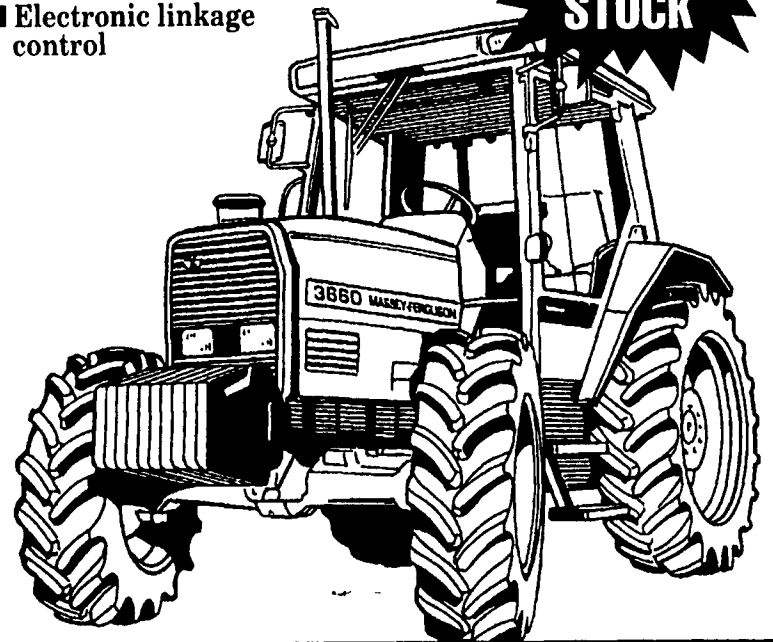

**57th
ANNIVERSARY**

SALE

Jan. 4th thru Jan. 29th, 1993
Open House Thurs., Jan. 28, 1993

MF TRACTOR & COMBINE HEADQUARTERS

A GREAT VALUE

MF 253 45-PTO HP

UNLIMITED USES

A Do Everything Tractor

- Wide range of attachments
- Ferguson system hydraulics
- Dual throttle controls
- Manual or synchro-shuttle transmission
- Standard or low profile
- Live PTO

**RENTAL MODEL
IN STOCK
CALL FOR PRICE**

POWER / REFINEMENT

MF 3660 140-PTO HP

PUSHBUTTON POWERSHIFT

- Shift high to low, on the go
- Forward/reverse shuttle
- Automatic 4-wheel drive control
- Electronic linkage control

**RENTAL MODEL
IN STOCK
\$52,000**

MASSEY FERGUSON