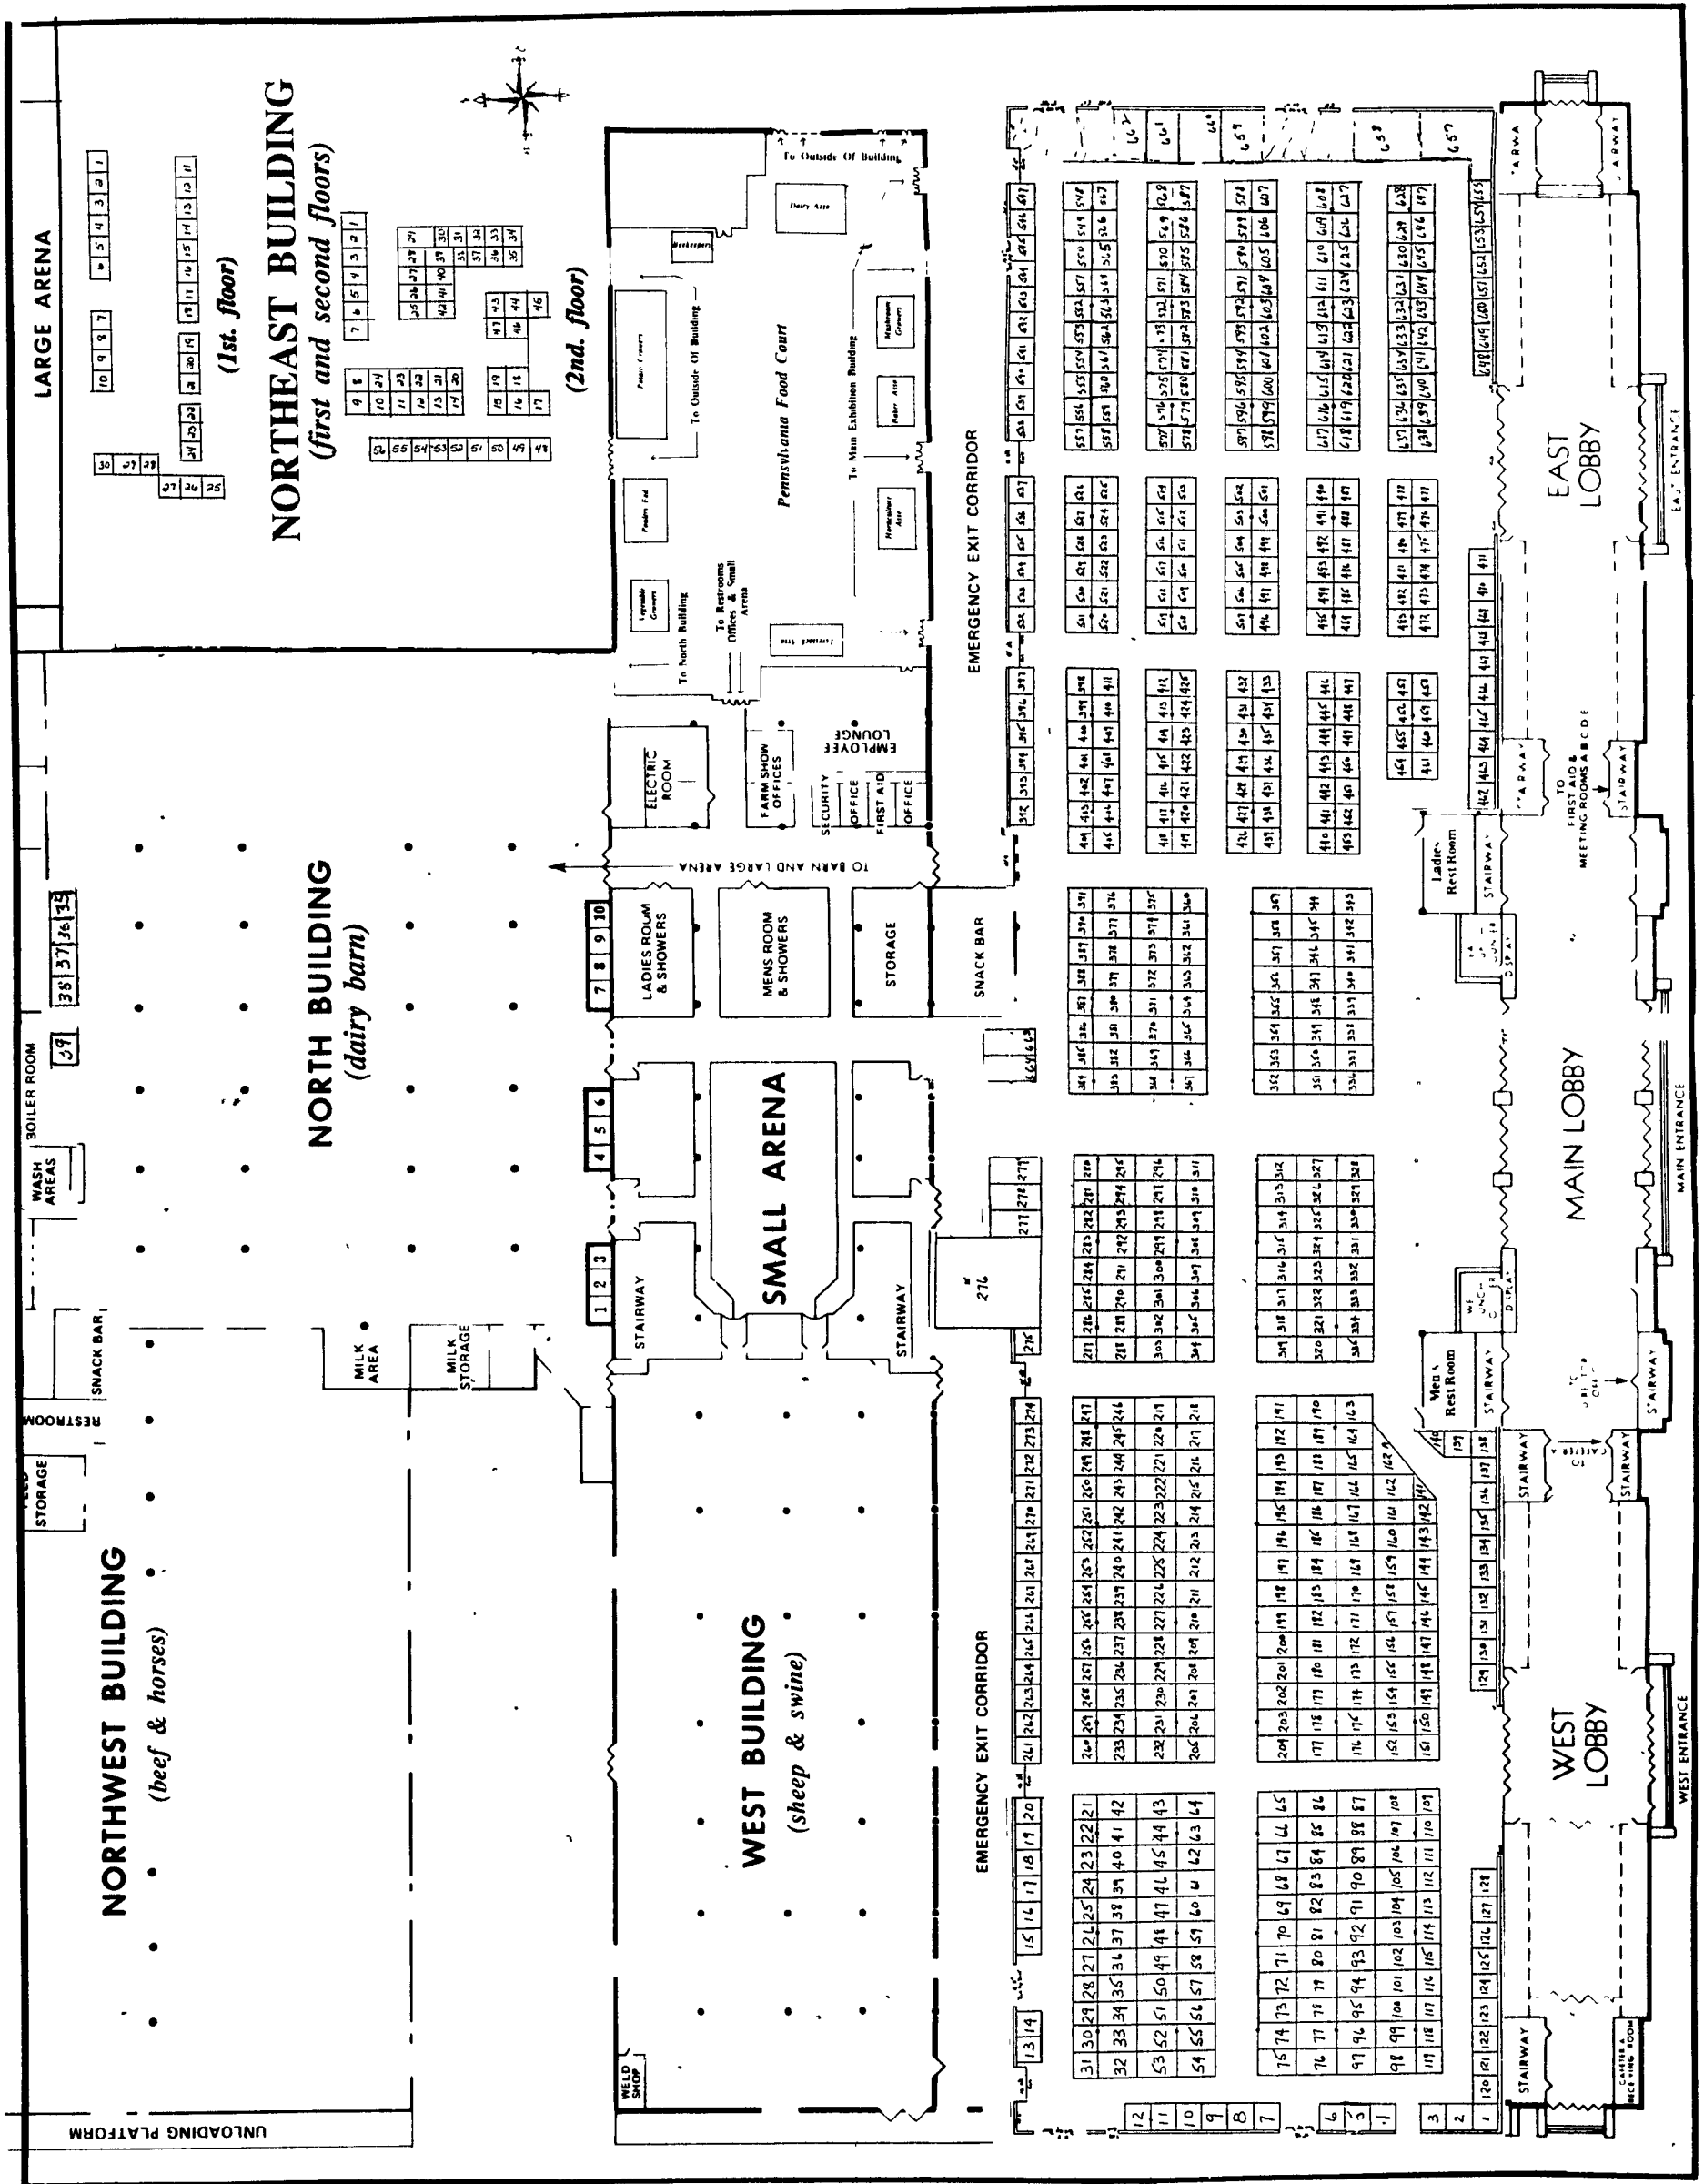

Farm Show Building Layout

	Show Hours	Main Floor Exhibits
Jan. 9 Saturday	8 a.m. - 9 p.m.	9 a.m. - 8 p.m.
Jan. 10 Sunday	11 a.m. - 6 p.m.	11 a.m. - 6 p.m.
Jan. 11 Monday	8 a.m. - 9 p.m.	9 a.m. - 8 p.m.
Jan. 12 Tuesday	8 a.m. - 9 p.m.	9 a.m. - 8 p.m.
Jan. 13 Wednesday	8 a.m. - 9 p.m.	9 a.m. - 8 p.m.
Jan. 14 Thursday	8 a.m. - 4 p.m.	9 a.m. - 4 p.m.