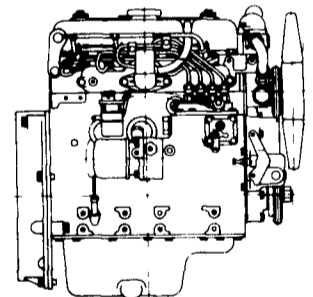

8) K4E 4-cyl. liquid cooled diesels, rated 21 Hp @ 1800 RPM, or 30 Hp @ 3000 RPM. Electric start, w/o starting panel. Also includes radiator loose, fan, flywheel, housing, mounts, air cleaner, fuel/oil filters and choice of governor settings. w/o muffler. 365 lbs. List $3391..... $1,825
2) K4M 4-cyl. liquid cooled diesels, rated 25 HP @ 1800 RPM, or 43 Hp @ 3000 RPM. (Equipped same as above K4E) 435 Lbs. List $4699..... $2,300

SDI Warranty: 12 mo. parts warranty only. No labor coverage.

Call Harold, Tim or Ron for more information. Prices are per unit. **10 DAY MONEY BACK GUARANTEE.** Limited time offer.

SEASON'S GREETINGS

Stauffer Diesel Inc.

46 Pleasant Valley Rd., Ephrata, PA 17522
(717) 738-2500
Branch: Irwin, PA (Pittsburgh Area)
(412) 864-6969

HERR & LEAMAN

Used Farm Equipment Sales & Service
10 miles S. of Lancaster along Rt. 222
SEASONS GREETINGS

QUALITY TRACTORS AND EQUIPMENT/REASONABLY PRICED/SERVICED & AVAILABLE WITH A 100% WARRANTY ON ENGINE AND DRIVE TRAIN DELIVERY AVAILABLE

Tractors

- JD 4555 SGB, quad, w/duals like new
- JD 4640 SGB, Quad, duals, 3600 Hrs., very nice
- JD 4050 power shift, SGB
- JD 4050 SGB, quad range
- JD 2950 fender tractor, hi-lo, nice
- 1981 JD 4440 power shift, SGB
- JD 4440 SGB, power shift
- JD 4040 quad SGB
- JD 2940 SGB, complete engine overhaul
- JD 4430 SGB, Quad
- JD 4230 SGB, Quad, 4000 Hrs., Very Nice
- JD 4320 w/year-a-round cab
- JD '74 model 4230, SGB, quad
- JD 4320 w/factory cab
- JD 4000 diesel w/year round cab, dual hydraulics gear drive
- JD 4020D, WF, side console, gear drive
- JD 2520D WF, very nice
- JD 730 L.P. gas w/3PT, straight sheet metal
- JD 720 D w/WF
- JD 630 gas

- Case IH 5140 Maxxum, MFWD, cab, air, power shift w/creeper, loaded, like new
- IH 5288 MFWD cab, air, 20" duals, fully mtd., '84 model, v. sharp
- IH 3088 fender tractor
- IH 3088, 2200 hrs., 4 post canopy
- IH 1586 cab, air
- (2) IH 1486 factory cab, air
- IH 1086 cab, air, 2600 hrs., 1981 model, very nice
- IH 1086, 1981, cab, air, 4000 hrs.
- IH 1086 cab, air
- IH 986 factory cab, air
- (2) IH 886 cab, air, very nice
- IH 86 hydro, WF, 3PT, nice
- IH 684D
- IH hyd **SOLD** w/2250 IH loader, very nice
- IH 1456 fender tractor, 20" rubber, nice
- IH 1466 red cab w/air, nice
- IH 1066, red cab w/air
- IH 966 w/cab & air
- IH 966 with or without cab
- IH 826, WF, 3PT, year round cab
- IH 826 diesel, WF, 3 pt. fender tractor
- IH 756D, WF, 3PT
- IH 656D, WF, 3 pt.
- Farmall Cub w/sickle bar
- MF 2675 factory cab, air, 2400 hrs.

Case 1835B diesel skid steer loader

Implements & Misc.

Now Stocking New Koyker Quick Attach Loaders For Most JD & IH Farm Tractors, 40 HP To 180 HP.