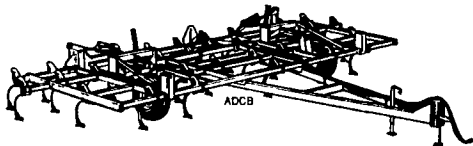

SALE PRICE \$47,600*

* FREE With Purchase... \$700 Gift Certificate!

READY TO GO-GO-GO

140 HP 4455 TRACTOR With 16 Speed Quad Range Transmission

SALE PRICE \$47,400*

85 HP 2955 TRACTOR Right Tractor, Right Price! With AM-FM Radio And Liquid Ballast In Rear Tires

SALE PRICE \$32,500*

* FREE With Purchase... \$500 Gift Certificate!

JOHN DEERE 960 FIELD CULTIVATOR

21'6" Wing-Fold With Heavy Duty C-Shanks

SALE PRICE \$6,490*

* FREE With Purchase... \$100 Gift Certificate!