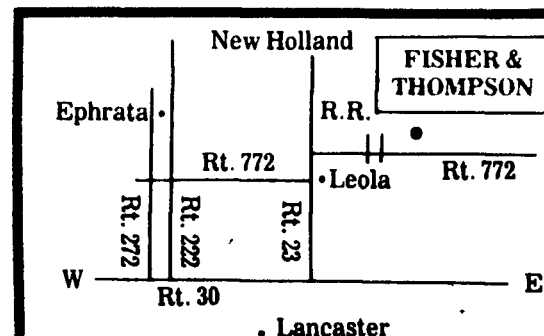

TRUCK LOAD SALE!

10% OFF MOST SUPPLIES IN STORE!

Plus! Additional Discounts Up To 15% On Most Milking Equipment

1. Includes:
2. All Milking Equipment (StimoPulse, Visotrons, Bio-Milkers, Computers, NuPulse Pipelines & Milkers)
   - Replacement Parts • Detergents
   - Acid Cleaners • Sanitizers
   - Agri Dynamics Products
   - Animal Health & Milk House Supplies
   - MiraFount Energy-Free Waterers
   - Plus Many More Unlisted Items

Cash And Carry