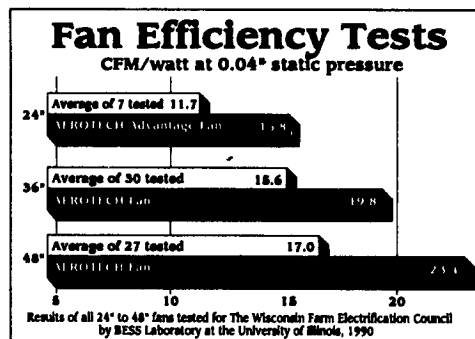

aerotech® Ventilation Systems

Let TRI-COUNTY Design A Ventilation
Or Feed System For You!