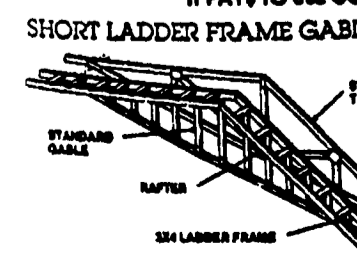

UTILITY SHEDS, GARAGES IN CEDAR & BOARD BATTEN

Groffdale Barns
General Construction & Restoration

MOSES B RIEHL
717 687 8350

745 STRASBURG PIKE
STRASBURG, PA 17579

B GRADE FIBERGLASS

- Panels or Rolls
- Corrugated Sheets
- Clear & Colored

Cedar Crest Equipment

608 Evergreen Rd. Lebanon, PA 17042
(717) 270-6600

WE CUSTOM DESIGN SYSTEMS FOR YOU

FINK TRUSS Top Chord Overhang

DOUBLE HOWE SCISSORS

DOUBLE CANTILEVER Bottom Chord Overhang

VAULT SLOPE SLOPE

STUDIO WITH TWO BEARING POINTS

THE BLACK BEAR SYSTEM

SHORT LADDER FRAME GABLE

MADE IN THE U.S.A.

Crane Optional With Delivery