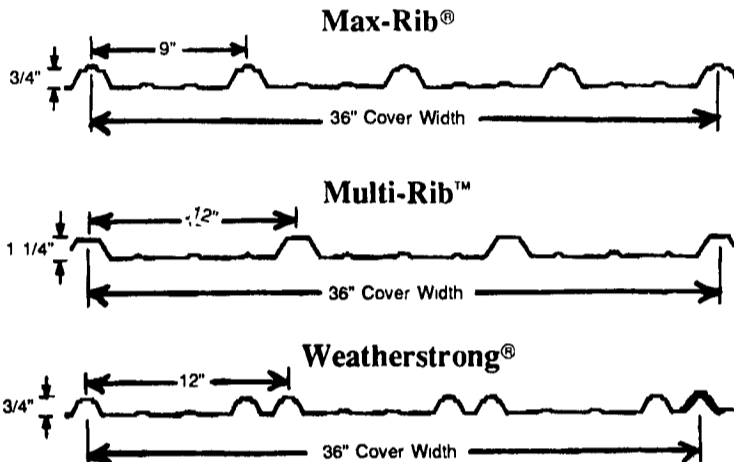

New and Used Structural Sch 40 Pipe For Sale
1/2" thru 8" Pipe.
J & L Equipment
St. Thomas, PA
717-369-2637

BLACK BEAR TRUSS CORP.

"Our Trusses Bear Up"

ASK YOUR DEALER OR CALL:

1-800-326-9689

7 AM - 7 PM Weekdays
Saturdays by Appointment