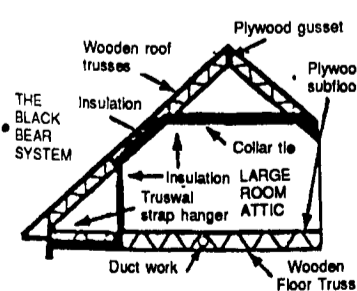

THE BLACK BEAR SYSTEM