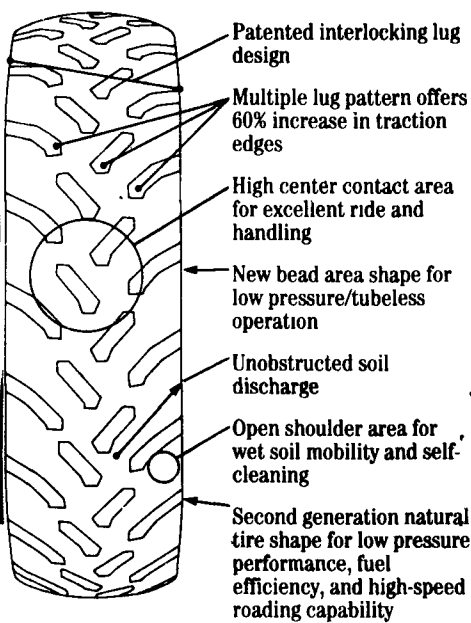

Get the pull of your life with Dyna Torque Radial Rears

DYNA TORQUE RADIALS

- Revolutionary 3-lug per pitch design improves traction and ride.
- Computer designed "natural" shape casing improves tire body life

- Radial Construction Provides Better Traction, Lower Fuel And Overall Costs

Dyna Torque Radials

Size	Price
18.4R38 ★	\$539.95
20.8R38 ★	\$699.00
18.4R42 ★★	\$699.00

DT 710 RADIAL

Features

Size	Price
18-4-R38	\$489.00
18-4-R34	\$509.00
16-9-R38	\$529.00
15-5-R38	\$419.00
18-4-R30	\$509.00
16-9-R30	\$429.00