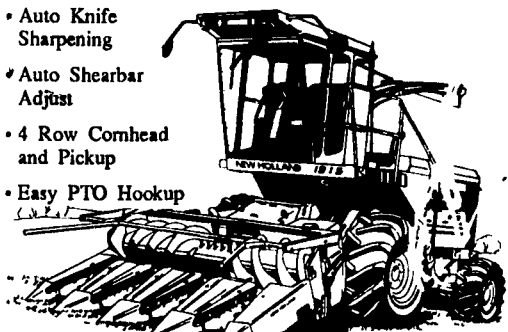

Ford Credit

**TEAM UP WITH US!**

Your Ford New Holland Equipment Headquarters

**NH 1915 S.P. HARVESTER**

- Auto Knife Sharpening
- Auto Shearbar Adjust
- 4 Row Cornhead and Pickup
- Easy PTO Hookup

0% Financing/18 Months

**NH 800 MID-SIZE BALER**  
 All New For '92!

Ideal For Feeding Or Trucking  
 Make Big Bales FAST!  
 DEMO UNIT - Buy Today & SAVE!

**Looking For A Spreader?**  
 Now Is The Time To Buy!

NH 305, 306, 308  
 SPREADER