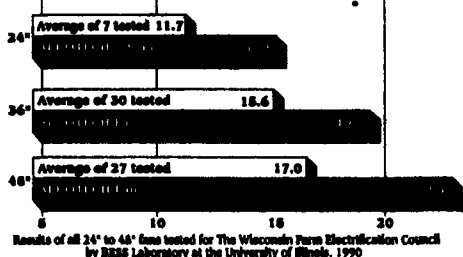

aerotech Ventilation Systems

Fan Efficiency Tests

CFM/watt at 0.04" static pressure