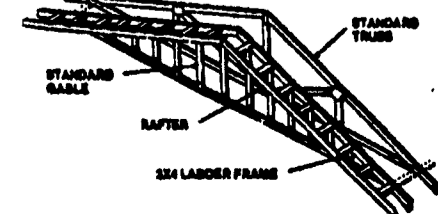

Call Us For A Free Estimate - Fully Insured

KW Construction
Myerstown, PA
(717) 933-8294

BLACK BEAR TRUSS CORP.

"Our Trusses Bear Up"

ASK YOUR DEALER
OR CALL:

1-800-326-9689

7 AM - 7 PM Weekdays
Saturdays by Appointment

- ✓ On-Site in Ten Days
- ✓ Crane Optional with Delivery
- ✓ Custom Built With MSR Lumber
- ✓ First Quality
- ✓ Reliable Schedule
- ✓ Competitive Prices
- ✓ Personal Service

Top Chord Overhang

Bottom Chord Overhang

IT PAYS TO USE COMPONENTS
SHORT LADDER FRAME GABLE

Paying Cash Top Dollar
For Log Cabins, Bank Barns,
Roof Boards &
Original Floors (Wide)
717-229-2806

**B GRADE
FIBERGLASS**
- Panels or Rolls
- Corrugated Sheets
Clear & Colored