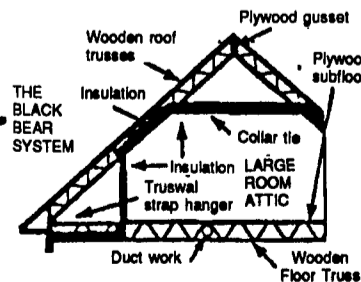

IT PAYS TO USE COMPONENTS
SHORT LADDER FRAME GABLE