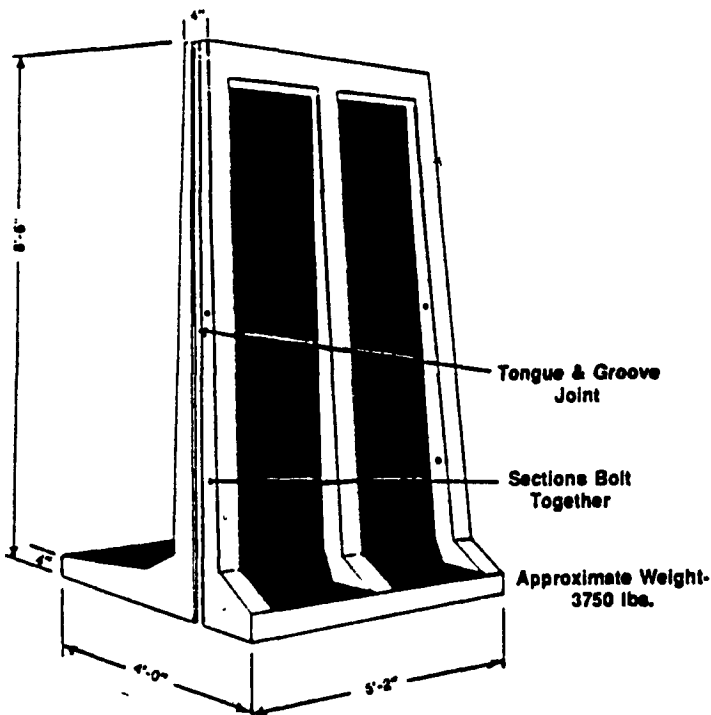

Still Available For 1992 Crop Season For Corn Silage, Last Cutting Of Hay Or High Moisture Ground Ear Corn. Immediate Installation!

Serving The Pennsylvania Farmer Since 1873

For the agent closest to you please call:

JEFF PAUL

Toll Free 1-800-452-0867