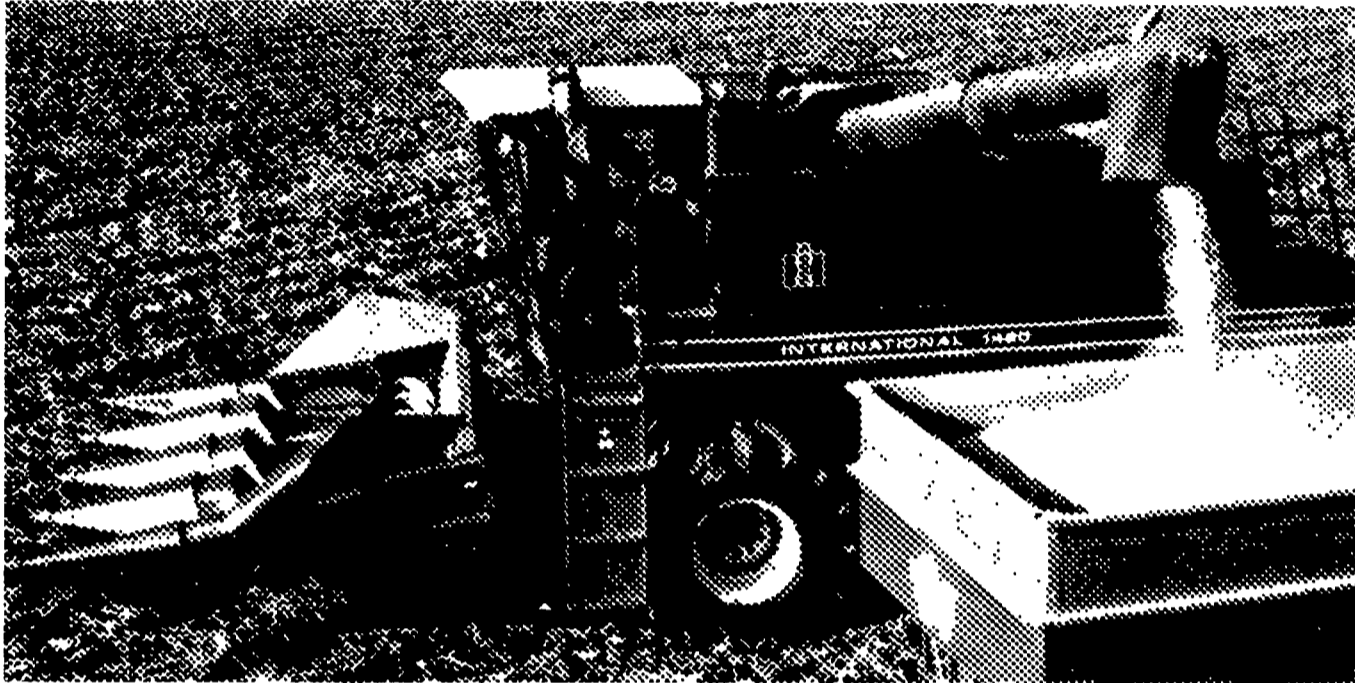

## Axial-Flow Combines SIMPLY MORE PRODUCTIVE IN THE FIELD

Over the past 14 years the Case IH *axial-flow* combines have proven themselves to be more productive than the combines previously owned by our customers. In tall crops, short crops or down crops; bumper crops or drought crops the *axial-flow* combines put more crop in the bin and, therefore, return more market dollars to you. The Case IH *axial-flow* is simply more productive in the field where the bragging stops.

### HOOBER: *Axial-Flow* production specialists

1. Every combine Hooper sells is started in the field by a professional combine mechanic; experienced in setting and adjusting for all common crops.
2. Hooper's professional combine mechanics drive fully equipped combine service trucks, stocked with commonly used wearing parts. When called to service or repair an *axial-flow* combine, they carry with them the tools and equipment to do the job and get you back to the field fast.
3. Hooper's Parts Department has the largest combine parts inventory in the East. Daily pickups at the Case IH Parts depot help to provide fast emergency parts availability. Hooper's expert combine PARTS service provides you minimum downtime and maximum productivity.