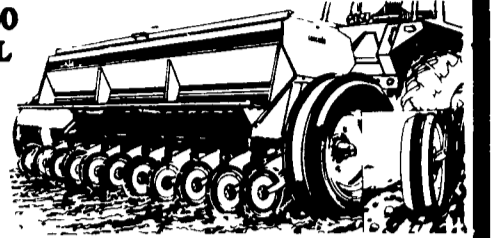

DON'T DELAY!! - 3.9% FINANCING — LIMITED TIME ONLY!!

CASE IH MAGNUM
7120, 150 HP, 4WD — Demo

CASE IH MAXXUM
5240, 2WD, 100 HP, Cab
In Stock & Ready To Go!

CASE IH 495, 595
With 2250 Loader

CASE IH 3900 FOLDING DISC HARROW

- Rock Flex Bearing Hangers
- Hyd. Fold Wings

It Levels, Levels, Levels!

CASE IH 5300 GRAIN DRILL

20x6

With Heavy Duty Disc Openers & Press Wheels

CASE IH 4500 FIELD CULTIVATOR

- Vibra Shank 18 1/2 Ft.
- Trash Clearance