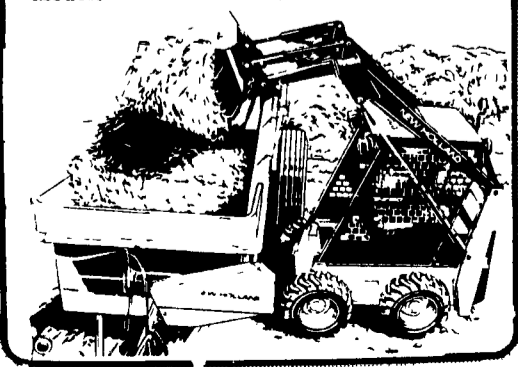

NH 818 FORAGE BOX WAGON

- 14 Ton Tandem Gear
- All Steel Under Construction
- Faster Unloading

VALUE BONANZA DAYS

October 22, 23, 24

Coming!

- 1% APR Financing For 36 Months (Call For Details)
- WIN - L455 Skid Steer Loader \$1000 In Parts & Service

CALL FOR DETAILS ON HOW YOU CAN SAVE TODAY!

MESSICK FARM EQUIPMENT, INC.

Rheems Exit-Rt. 283, Elizabethtown, PA
717-367-1319, 717-653-8867

NH TR86 COMBINE — NEW!

With 974 6 Row Cornhead FEATURING LOW PROFILE CORNHEAD FOR FAST, CLEAN HARVEST

NH 630, 650, 660 RD. BALER

NH 848, 853 Balers Left At Old Price! The Best Corn Fodder Baler Is Here & Ready To Go!

NH SKID STEER LOADERS

Models In Stock: L250, L455, L553, L785

Looking For A Spreader? Now Is The Time To Buy!
NH 195 SPREADER