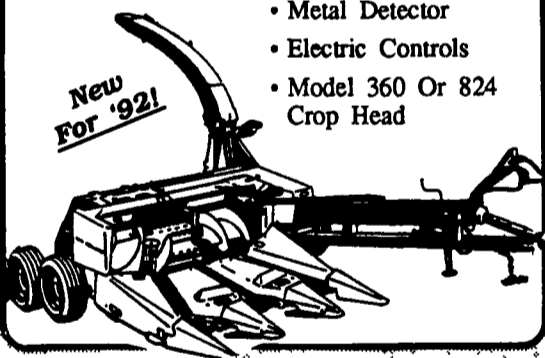

MESSICK FARM EQUIPMENT, INC.

Rheems Exit- Rt. 283, Elizabethtown, PA
717-367-1319, 717-653-8867

Ford Credit

TEAM UP WITH US!

Your Ford New Holland Equipment Headquarters

NH 790/900 FORAGE HARVESTER

New For '92!

FROM FIELD TO SILO!
NH HAS THE TEAM TO DO IT RIGHT

WAIVER OF FINANCE ON HAY & FORAGE TIL 5/1/93!

2.9 FINANCING/60 MONTHS!!

ON
1499 HAYBINE
1915 S.P. HARVESTER
TR86 COMBINE

NH 1915 S.P. HARVESTER

Sharpen Knives And Adjust Shearbar Automatically In Minutes