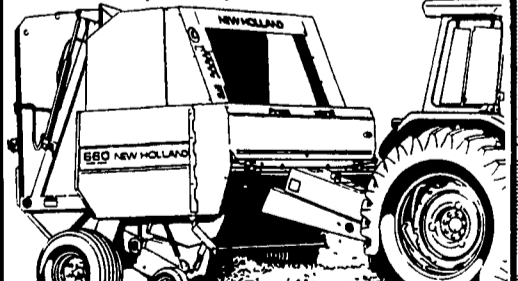

NH 630, 650, 660 RD. BALER