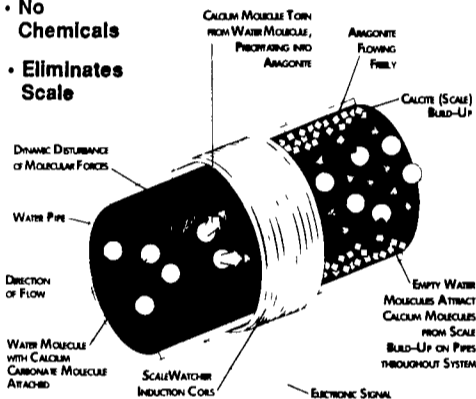

GOATS: 26 HEAD. LARGE 42.00-55.00 HEAD, MEDIUM 22.00-43.00; SMALL 17.00-27.00 HEAD.

Friend's Stockyard Inc.

Accident, Md. 21520

Sept. 28, 1992

STOCK BULLS AND STEERS (200-500 LBS.) 75.00-96.00.

STOCK HEIFERS 60.00-82.00. SLAUGHTER STEERS GOOD TO CHOICE 69.00-73.85; MEDIUM TO GOOD 65.00-68.75; HEAVY CHOICE OVER 1450 LBS. 65.00-70.00.

HOLSTEIN STEERS HEAVY 58.50-64.50; LIGHT 53.00-60.00.

SLAUGHTER HEIFERS GOOD TO CHOICE 68.00-72.50; MEDIUM TO GOOD 61.00-67.50.

BULLS HEAVY 58.00-66.50; LIGHT 52.00-58.75.

COWS FEW HIGH DRESSING 48.50-52.00; UTILITY HOLSTEIN 44.50-50.00, CANNERS 41.50-47.50, COMMERCIAL TO GOOD 41.00-45.50, CULL COWS 40.00 AND DOWN.

VEALS GOOD TO CHOICE 85.00-92.00, MEDIUM TO GOOD 65.00-82.00.

BOB CALVES 40.00 AND DOWN. HOLSTEIN BULL CALVES, RETURN TO FARM (90-120 LBS.) 120.00-160.00.

HOLSTEIN HEIFER CALVES, RETURN TO FARM (100-120 LBS.) 150.00-197.00.

BEEF X CALVES, RETURN TO FARM, UP TO 170.00.

HOGS: TOP QUALITY 40.60-41.30, HEAVY 40.00-41.00, LIGHT 38.00-40.00

SOWS 28.00-32.00

MALE HOGS: 24.00-27.00

LAMBS. 40.00-51.50.

SHEEP: 15.00-28.00.

SCALE WATCHER®

ELECTRONIC WATER CONDITIONER

- Energy Saving
- No Maintenance
- Uses No Salt
- No Chemicals
- Eliminates Scale

Crandell-Thorley, Ltd.
955 Centerville Rd.
Lancaster, PA 17601
1-800-453-5565

LANCASTER STOCKYARDS, INC.

"CUSTOMER APPRECIATION DAY"

Monday, Oct. 12, 1992
10:00 AM to 4:00 PM

EATS AND GOOD WILL!

Join Packers, Your Neighbors, Truckers and Commission Men In A Day Of Appreciation At Lancaster Stockyards, Inc.

LANCASTER STOCKYARDS, INC.

1147 Litz Pike, Lancaster, PA 17601
Incorporated in 1895 - Serving The Community for 97 Years