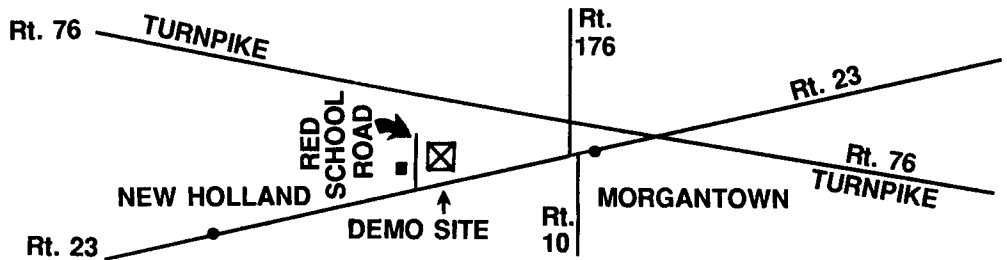

RIDE, DRIVE & DEMONSTRATE DAY

Wednesday, October 7, 1992 - 10 AM And 1 PM

JOIN US FOR A FIRST-HAND LOOK AT AN ALL NEW BREED OF POWER
Six All-New Models... Merging Power, Technology And Experience!

- 66-hp 6200
- 75-hp 6300
- 85-hp 6400
- 110-hp 7600
- 125-hp 7700
- 145-hp 7800

Once again,
John Deere revolutionizes
farm tractors

- ALL-NEW ComfortGard™ cab improves operator productivity
- ALL-NEW visibility from front to rear, side-to-side
- ALL-NEW air quality and circulation system for the cab
- ALL-NEW John Deere hydraulics with greater capacity, faster cycle times
- Three ALL-NEW transmissions that provide even more speed choices, more productivity
- ALL-NEW engine performance for extra power and pull
- ALL-NEW steering performance with precision response, greater capacity
- ALL-NEW modular design to enhance payload and servicing
- ALL-NEW hitch-lift capacities...up to 10,050 pounds
- ALL-NEW precision in hitch sensing system

DIRECTIONS:
2 Miles West Of Morgantown
On Route 23, Turn North On
Red School Road

FlexAdvantage

A Whole New Breed
of Flexible Financing

FlexAdvantage
It's designed to make it easy for you to buy or lease a new John Deere utility, row crop or 4-wheel drive tractor. FlexAdvantage gives you the flexibility you need to meet your cash flow needs.

- Flexible down payment 15% down or trade-in of equal value
- 1st payment as late as March 1, 1994*
- Terms available up to 7 years
- Annual, semi-annual, quarterly or monthly payment schedules
- Available on all new John Deere utility, row crop and 4-wheel drive tractors

JOHN DEERE CREDIT

The American Farmer's Financing Partner™